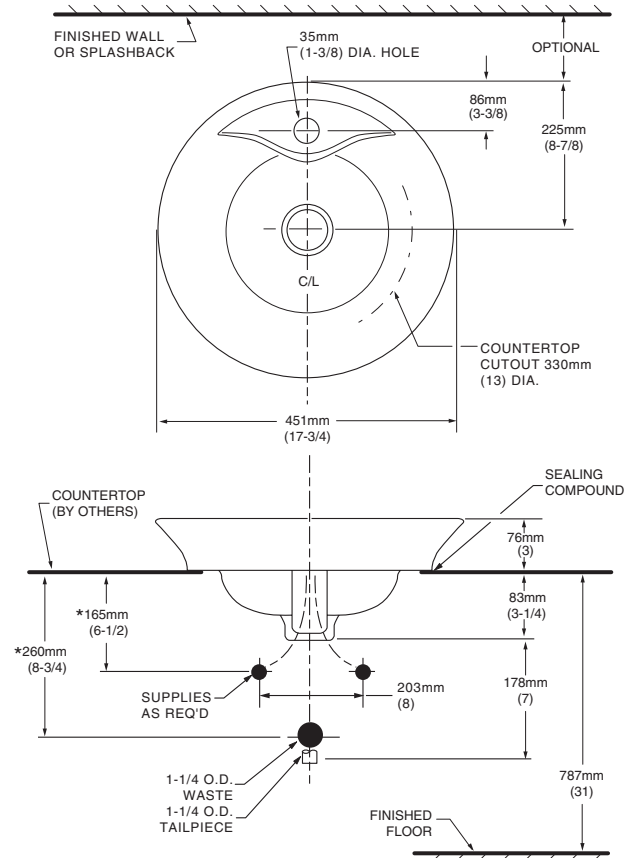

MORNING™ ABOVE-COUNTER SINK

- 0670.000**
 - Versatile sink shape for above-counter installation
 - Made from vitreous china
 - Integral faucet deck for single-control faucet mounting
 - Center drain outlet without overflow

- 0670.312** Same as above with front overflow

Nominal Dimensions:
451mm (17-3/4") Round

Bowl sizes:
381mm (15") round
108mm (4-1/4") deep

**Compliance Certifications -
Meets or Exceeds the Following Specifications:**

- ASME A112.19.2M for Vitreous China Fixtures

To Be Specified:

- Color:
- Faucet*:
- Faucet Finish:
- Supplies:
- 1-1/4" Trap:

* See faucet section for additional models available

NOTES:
* DIMENSIONS SHOWN FOR LOCATION OF SUPPLIES AND "P" TRAP ARE SUGGESTED. FITTINGS NOT INCLUDED WITH FIXTURE AND MUST BE ORDERED SEPARATELY. FOR COUNTERTOP CUTOUT AND INSTALLATION INSTRUCTIONS USE TEMPLATE SUPPLIED WITH SINK.

IMPORTANT: Dimensions of fixtures are nominal and may vary within the range of tolerances established by ANSI Standard A112.19.2. These measurements are subject to change or cancellation. No responsibility is assumed for use of superseded or voided pages.