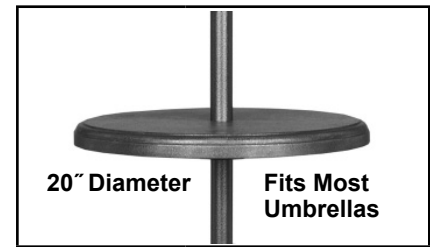

Optional Table Accessory	
TA92AG	Aged Copper
TA92AZ	Aged Bronze
TA92LT	Latte
TA92TB	Textured Black

Available Plastic Blades		
Palm Leaf	BPP1	Natural - 22" Wide Oval
Palm Leaf-Brown	BPP1BR	Painted - 22" Wide Oval
Palm Leaf	BPP4	Natural - 22" Narrow Oval
Palm Leaf-Brown	BPP4BR	Painted - 22" Narrow Oval
Palm Leaf-Green	BPP4GR	Painted - 22" Narrow Oval
Woven Bamboo	BPD1A	Antique - 22" Wide Oval
Woven Bamboo	BPD4A	Antique - 22" Narrow Oval
Woven Bamboo	BPD4MW	Matte White - 22" Narrow Oval
Woven Bamboo	BPD4BL	Black - 22" Narrow Oval
Traditional Wood	BPW10CY	Cherry - 20" Narrow
Traditional Wood	BPW10WO	Washed Oak - 20" Narrow