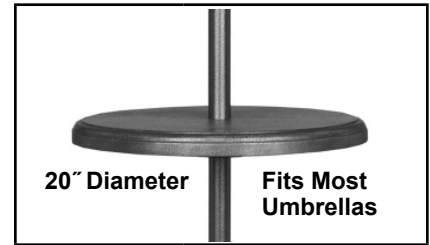

Optional Table Accessory	
TA92AG	Aged Copper
TA92AZ	Aged Bronze
TA92LT	Latte
TA92TB	Textured Black

Available Plastic Blades		
Palm Leaf	BPP1	Natural - 22" Wide Oval
Palm Leaf-Brown	BPP1BR	Painted - 22" Wide Oval
Palm Leaf	BPP4	Natural - 22" Narrow Oval
Palm Leaf-Brown	BPP4BR	Painted - 22" Narrow Oval
Palm Leaf-Green	BPP4GR	Painted - 22" Narrow Oval
Woven Bamboo	BPD1A	Antique - 22" Wide Oval
Woven Bamboo	BPD4A	Antique - 22" Narrow Oval
Woven Bamboo	BPD4MW	Matte White - 22" Narrow Oval
Woven Bamboo	BPD4BL	Black - 22" Narrow Oval
Traditional Wood	BPW10CY	Cherry - 20" Narrow
Traditional Wood	BPW10WO	Washed Oak - 20" Narrow