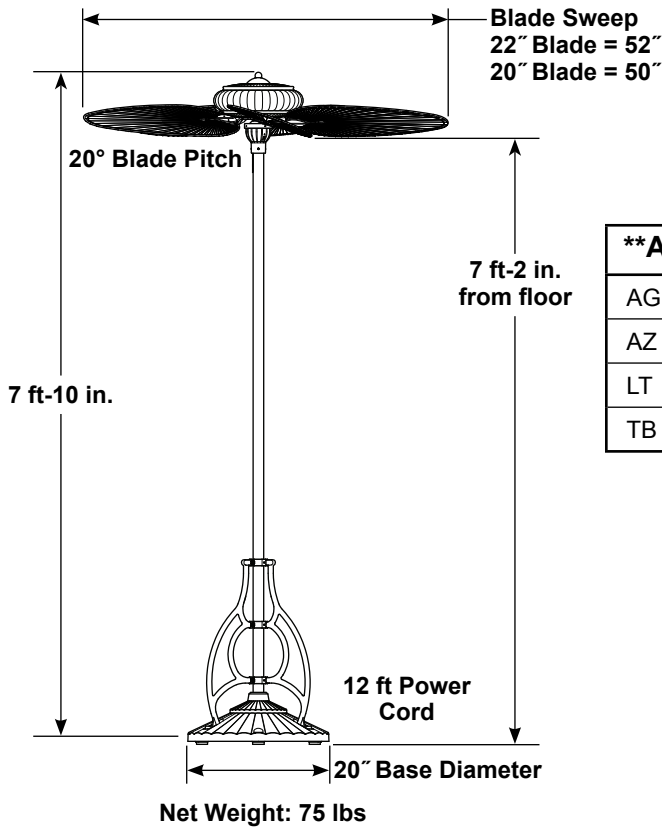

The Torrento™ Fan Assembly – FP920**

** Available Fan Finishes	
AG	Aged Copper
AZ	Aged Bronze
LT	Latte
TB	Textured Black