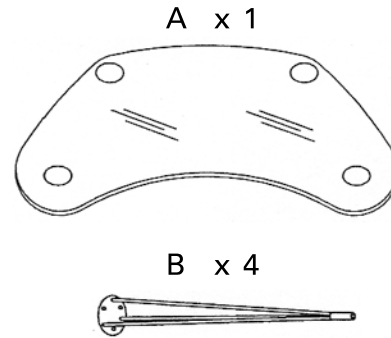

euø style™

Assembly Instructions

Veronica Desk

A x 1

B x 4

C x 4

D x 4

Allen Wrench

PLEASE NOTE: Check that you have received all components and hardware before assembling. If you are missing any parts, contact your retailer, or fax Euro Style at 415-455-8033. During assembly, **hand tighten** screws only. When all screws are in place, then tighten completely.