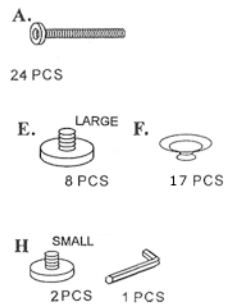

eurow style™

Assembly Instructions

L Desk without Keyboard Tray

PLEASE NOTE: Check that you have received all components and hardware before assembling. If you are missing any parts, contact your retailer, or fax Euro Style at 415-455-8033.

During assembly, **hand tighten** screws only. When all screws are in place, then tighten completely.