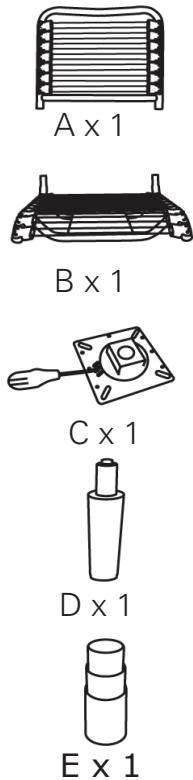

eurostyle™

Assembly Instructions Bungie Low Back Office Chair

PLEASE NOTE: Check that you have received all components and hardware before assembling. If you are missing any parts, contact your retailer, or fax Euro Style at 415.455.8033. During assembly, hand tighten screws only. When all screws are in place, then tighten completely.