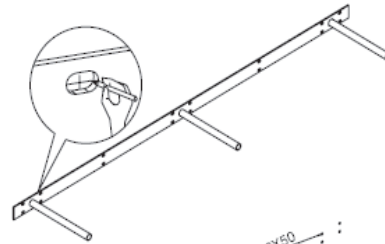

euro style

Assembly Instructions Barney Shelves

PLEASE NOTE: Check that you have received all components and hardware before assembling. If you are missing any parts, contact your retailer, or fax Euro Style at 415.455.8033.

1

2

3

4

During assembly, hand tighten screws only. When all screws are in place, then tighten completely.