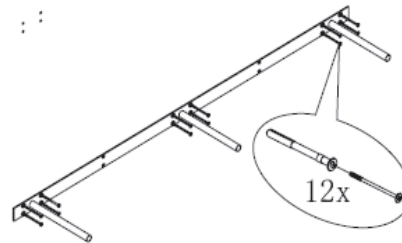

euro style

Assembly Instructions Barney Shelves

PLEASE NOTE: Check that you have received all components and hardware before assembling. If you are missing any parts, contact your retailer, or fax Euro Style at 415.455.8033.

1

2

3

4

During assembly, hand tighten screws only. When all screws are in place, then tighten completely.