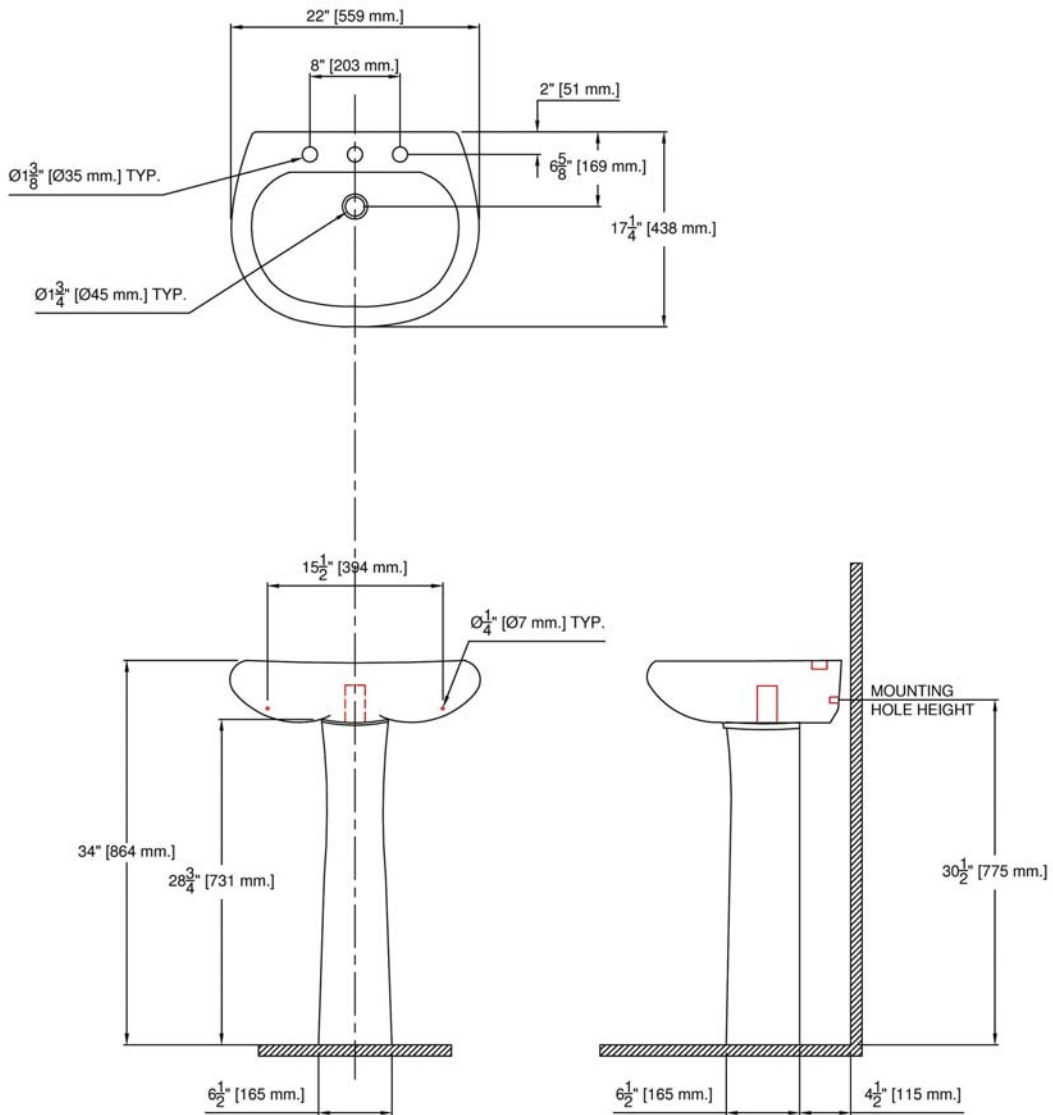

Features:

- Vitreous china
- Front overflow
- Faucet deck
- 8" Faucet center
- Sleek rounded design
- Complete with mounting kit
- Easy installation
- Installed Dimensions: 22"L x 17¼"W x 34"H

Codes/Standards Applicable:

- IAPMO/UPC
- Fixture dimensions meet ANSI/ASME standard A112.19.2M and A117.1 requirements.

Available Colors:

.01 White

Specified Model

Model	Description	Colors:
5201.080	Pedestal Lavatory	<input type="checkbox"/> .01 White
Accessories		
Refer to catalog and/or price book for faucet options		

Product Specification

The pedestal lavatory shall be made of vitreous china. Lavatory shall be 22" in length x 17¼" in width x 34" in height. Lavatory shall have faucet deck with 8" center and front overflow. Lavatory shall be Eclipse (a St. Thomas Creations company) Model 5201.080.

Fixture:		Included Components:	
		Lavatory	5201.082
		Pedestal	5201.331
Faucet holes	1 3/8"		
Drain hole	1 3/4"		
Packaging Dimensions:		Weight	
Lavatory	22 1/4" L x 18" W x 8" H	29.0	
Pedestal	29" L x 7 1/2" W x 7 1/2" H	20.5	