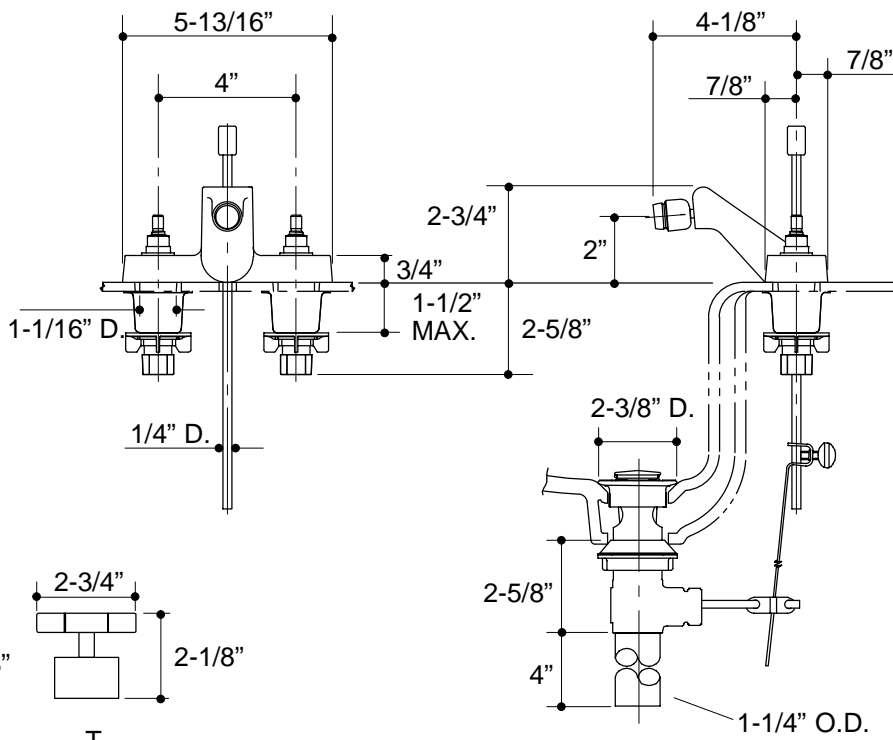

BIDET FAUCET K-8240-K ALSO K-8240

FEATURES

- Brass construction
- For 4" centers
- Brass valve bodies
- Quarter-turn washerless ceramic disc valves
- Swivel spray spout
- Pop-up drain with lift rod and tailpiece
- Variety of handle style options

SPECIFIED MODEL:

BASE FAUCET: For complete faucet, both base faucet and handle choice must be specified.

Model	Description								
K-8240-K	Taboret Centerset Bidet Faucet					<input type="checkbox"/> CP		<input type="checkbox"/> PB	
Required Accessory (Includes Two Handles)									
K-16070-2	With Square Handles	<input type="checkbox"/> CP	<input type="checkbox"/> PB						
K-16070-4	With Lever Handles			<input type="checkbox"/> CP	<input type="checkbox"/> PB	<input type="checkbox"/> Other_____			
K-16070-4C	Vandal-Resistant Lever Handles			<input type="checkbox"/> CP	<input type="checkbox"/> PB	<input type="checkbox"/> Other_____			
K-16070-4A	With Swirl Lever Handles					<input type="checkbox"/> CP	<input type="checkbox"/> PB		
K-16070-6	With T-Handles							<input type="checkbox"/> CP	<input type="checkbox"/> PB
K-16070-6C	Vandal-Resistant T-Handles							<input type="checkbox"/> CP	<input type="checkbox"/> PB

COMPLETE FAUCET: Faucet handles included.

Model	Description				
PRODUCT SPECIFICATION:					
K-8240-K	Two-handle fixture-mount centerset bidet faucet shall be of brass construction. Faucet shall feature brass valve bodies. Faucet shall feature quarter-turn washerless ceramic disc valves, assuring positive handle stop positioning. Product shall be for 4" centers, swivel spray spout, pop-up drain with lift rod and tailpiece, and handles. Base faucet shall be Kohler Model K-8240-K-_____ with K-16070-_____-_____ handles OR complete faucet shall be Kohler Model K-8240-_____-_____.				

TABORET®

316

PRODUCT DIAGRAM