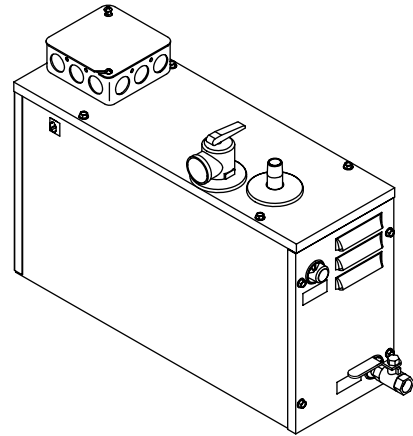

Colors/Finishes

- NA: None applicable

Accessories:

- CP: Polished Chrome
- PB: Polished Brass
- Other: Refer to Price Book for additional colors/finishes

Specified Model

Model	Description	Colors/Finishes
K-1657	7 kW steam generator	☐ NA
Required Accessories		
K-1663	Steam head and control panel	☐ CP ☐ PB ☐ Other_____

Product Specification:

The 7 kW steam generator shall have a three-year warranty. Product may be installed up to 25' (7.6 m) away from the steam bath area. Steam generator shall be Kohler Model K-1657.