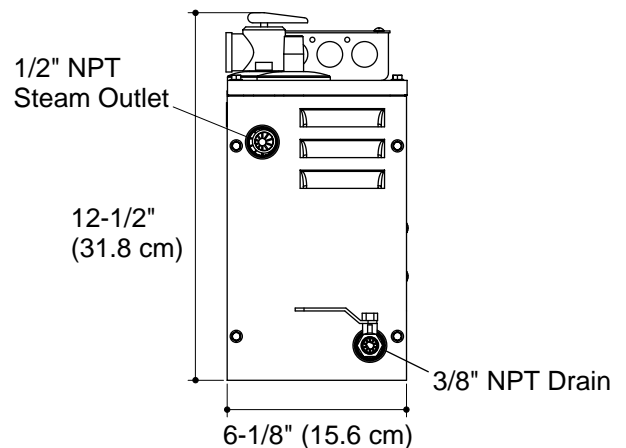

Technical Information

Water and drain requirements:	
Water supply	3/8" copper line, 3/8" NPT female thread
Steam line	1/2" copper line, 1/2" NPT female thread
Pressure relief valve	3/4" NPT female thread, valve supplied
Drain line	3/8" copper line, 3/8" NPT female thread, ball valve supplied
Generator:	
Weight	19-1/2 lbs (8.8 kg)
Electrical rating	240 V, 60 Hz, 35 A

Required Electrical Service

Dedicated circuit required:	
Generator	7 kW, 240 V, 50 A, 60 Hz

Installation Notes

Install this product according to the installation guide.

Calculate the area of the enclosure (length x width x height).

Minimum required access is 20" (50.8 cm) L x 13" (33 cm) H x 6-1/2" (16.5 cm) W.

Product Diagram