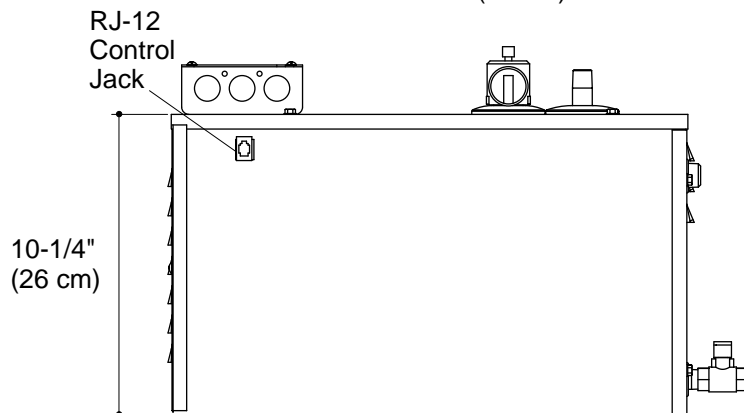

Technical Information

Water and drain requirements:	
Water supply	3/8" copper line, 3/8" NPT female thread
Steam line	1/2" copper line, 1/2" NPT female thread
Pressure relief valve	3/4" NPT female thread, valve supplied
Drain line	3/8" copper line, 3/8" NPT female thread, ball valve supplied
Generator:	
Weight	19-1/2 lbs (8.8 kg)
Electrical rating	240 V, 60 Hz, 35 A

Required Electrical Service

Dedicated circuit required:	
Generator	7 kW, 240 V, 50 A, 60 Hz

Installation Notes

Install this product according to the installation guide.

Calculate the area of the enclosure (length x width x height).

Minimum required access is 20" (50.8 cm) L x 13" (33 cm) H x 6-1/2" (16.5 cm) W.

Product Diagram