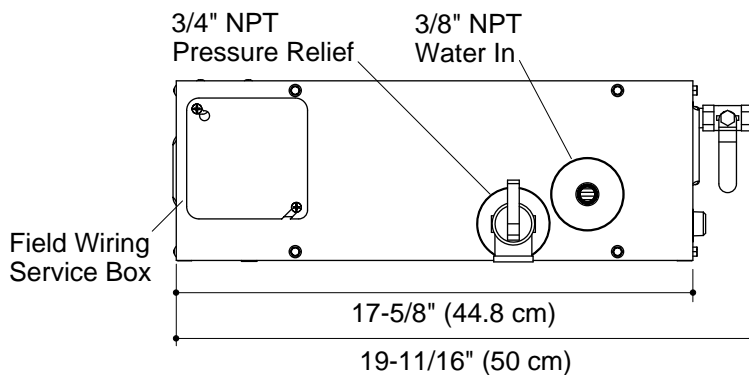

Technical Information

Water and drain requirements:	
Water supply	3/8" copper line, 3/8" NPT female thread
Steam line	1/2" copper line, 1/2" NPT female thread
Pressure relief valve	3/4" NPT female thread, valve supplied
Drain line	3/8" copper line, 3/8" NPT female thread, ball valve supplied
Generator:	
Weight	19-1/2 lbs (8.8 kg)
Electrical rating	240 V, 60 Hz, 35 A

Required Electrical Service

Dedicated circuit required:	
Generator	7 kW, 240 V, 50 A, 60 Hz

Installation Notes

Install this product according to the installation guide.

Calculate the area of the enclosure (length x width x height).

Minimum required access is 20" (50.8 cm) L x 13" (33 cm) H x 6-1/2" (16.5 cm) W.

Product Diagram