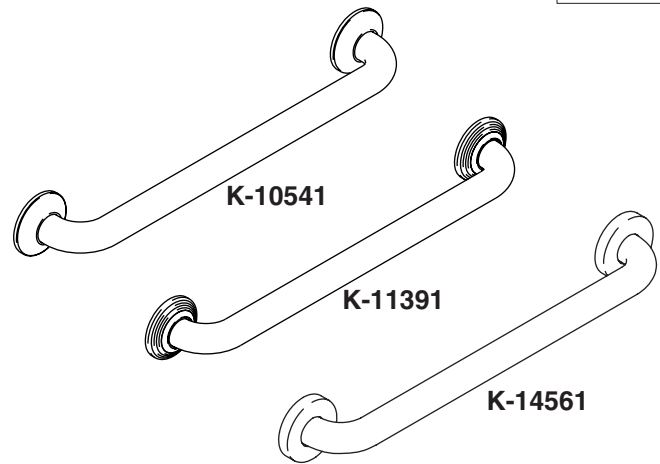

Features

- Metal construction
- Includes installation hardware
- Available with traditional, transitional, or contemporary styling

GRAB BAR K-10540

ADA

Codes/Standards Applicable

Specified model meets or exceeds the following:

- ADA

Colors/Finishes

- S: Polished Stainless Steel
- Other: Refer to Price Book for additional colors/finishes

Specified Model

Model	Description	Colors/Finishes	
K-10540	12" (30.5 cm) grab bar - traditional styling	☐ S	☐ Other_____
K-10541	18" (45.7 cm) grab bar - traditional styling	☐ S	☐ Other_____
K-10542	24" (61 cm) grab bar - traditional styling	☐ S	☐ Other_____
K-10543	32" (81.3 cm) grab bar - traditional styling	☐ S	☐ Other_____
K-10544	36" (91.4 cm) grab bar - traditional styling	☐ S	☐ Other_____
K-10545	42" (106.7 cm) grab bar - traditional styling	☐ S	☐ Other_____
K-11390	12" (30.5 cm) grab bar - transitional styling	☐ S	☐ Other_____
K-11391	18" (45.7 cm) grab bar - transitional styling	☐ S	☐ Other_____
K-11392	24" (61 cm) grab bar - transitional styling	☐ S	☐ Other_____
K-11393	32" (81.3 cm) grab bar - transitional styling	☐ S	☐ Other_____
K-11394	36" (91.4 cm) grab bar - transitional styling	☐ S	☐ Other_____
K-11395	42" (106.7 cm) grab bar - transitional styling	☐ S	☐ Other_____
K-14560	12" (30.5 cm) grab bar - contemporary styling	☐ S	☐ Other_____
K-14561	18" (45.7 cm) grab bar - contemporary styling	☐ S	☐ Other_____
K-14562	24" (61 cm) grab bar - contemporary styling	☐ S	☐ Other_____
K-14563	32" (81.3 cm) grab bar - contemporary styling	☐ S	☐ Other_____
K-14564	36" (91.4 cm) grab bar - contemporary styling	☐ S	☐ Other_____
K-14565	42" (106.7 cm) grab bar - contemporary styling	☐ S	☐ Other_____

Product Specification

Grab bar shall be of metal construction. Product shall include installation hardware. Product shall be available with traditional, transitional, or contemporary styling. Product shall be Kohler Model K-_____-_____.