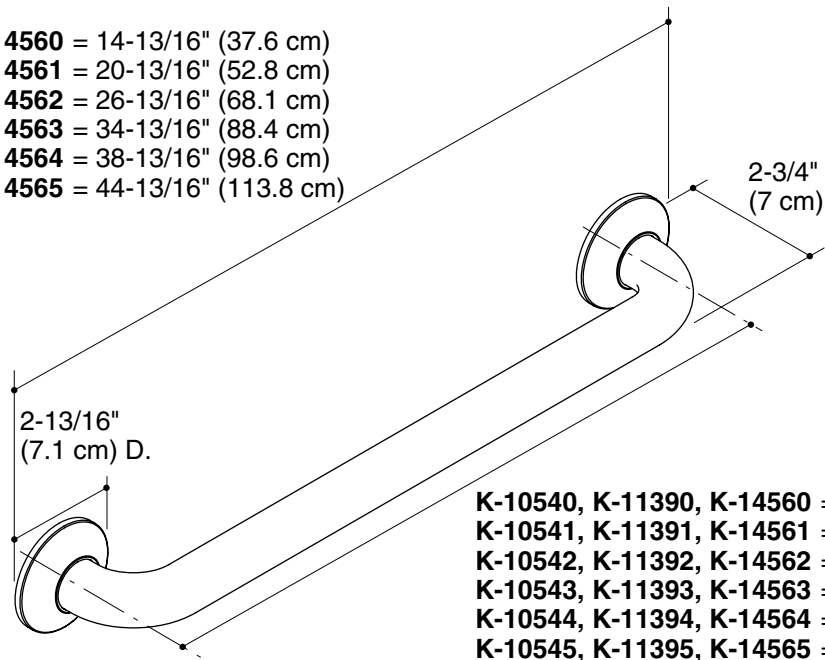

## Installation Notes

Install this product according to the installation guide.

The styling of the product may differ from the product diagram. The dimensions still apply.

This product must be located and mounted to a wall stud.

K-10540, K-11390, K-14560 = 12" (30.5 cm)  
K-10541, K-11391, K-14561 = 18" (45.7 cm)  
K-10542, K-11392, K-14562 = 24" (61 cm)  
K-10543, K-11393, K-14563 = 32" (81.3 cm)  
K-10544, K-11394, K-14564 = 36" (91.4 cm)  
K-10545, K-11395, K-14565 = 42" (106.7 cm)