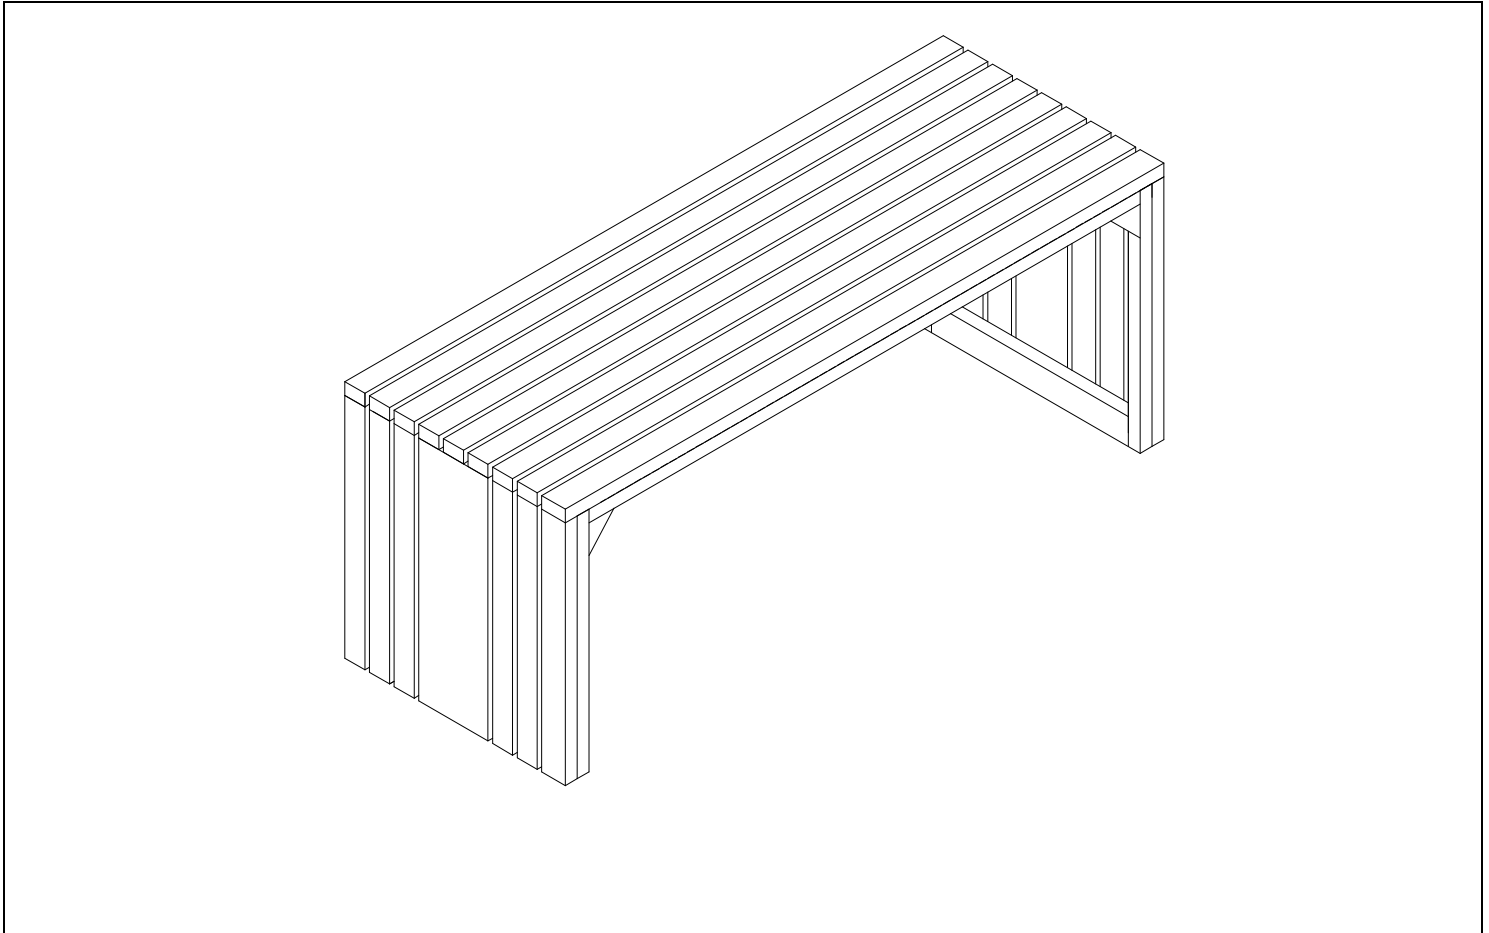

SOUTHERN ENTERPRISES INC.

NOTE.... This product has been engineered for easy assembly and constructed for durability.

Please take time to read and follow assembly instructions.

Assembly Instruction

PARTS AND HARDWARE LIST

No.	Description	Q'ty	Sketch	No.	Description	Q'ty	Sketch
A	Side Frame	1		1	Bolt(1/4"*1-1/2")	6	
B	Seat Frame	2		2	Washer	6	
C	Slot	4		3	Wood Screw(8#*1-1/4")	8	
				4	Allen Wrench	1