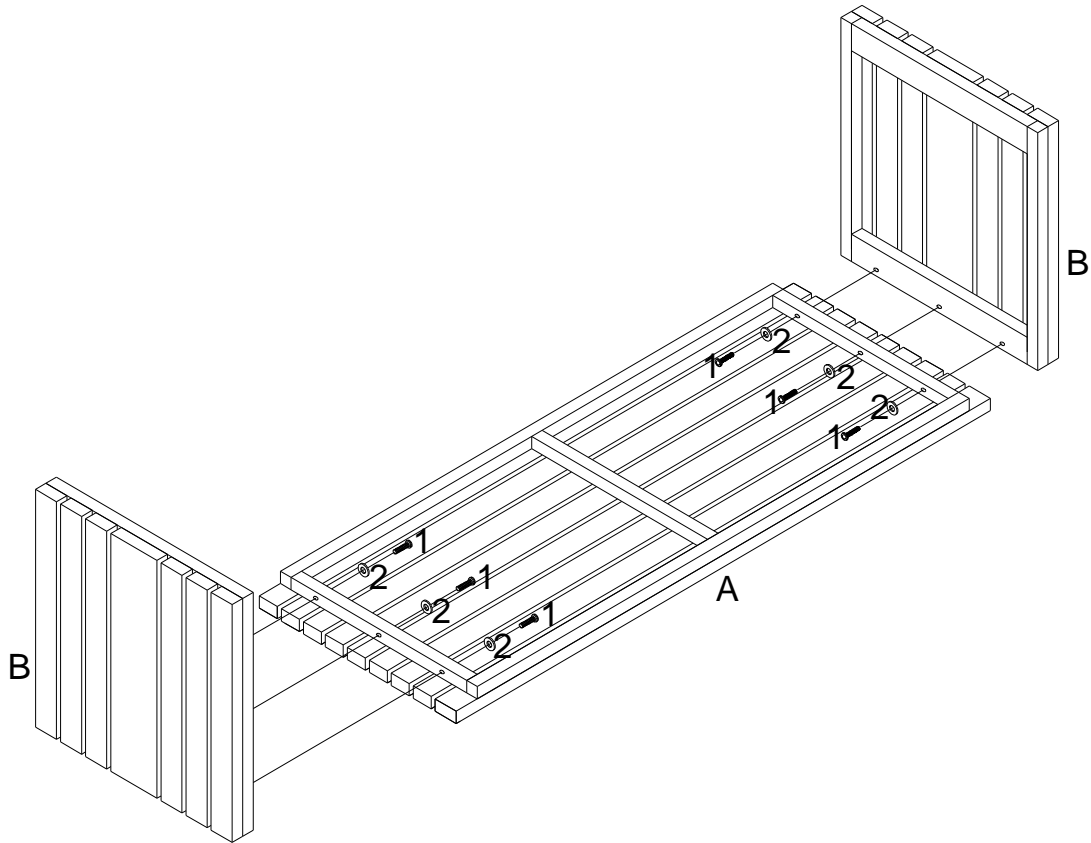

No.	Description	Q'ty	Sketch	No.	Description	Q'ty	Sketch
A	Side Frame	1		1	Bolt(1/4"*1-1/2")	6	
B	Seat Frame	2		2	Washer	6	
C	Slot	4		3	Wood Screw(8#*1-1/4")	8	
				4	Allen Wrench	1	

STEP1:

Connect the Side Frame (B) & the Seat Frame (A) with 6pcs Washers (2) & 6pcs Bolts (1) by using the Allen Wrench (4) as figure shown !

STEP2:

Attach the Slot (C) with 8pcs Wood Screws (3) by using screwdriver (not included) as figure shown !

Please count, identify and compare parts and hardware list to be sure all parts are present.

It may help to divide parts and label them to correspond with part list. Extra hardware may be included.