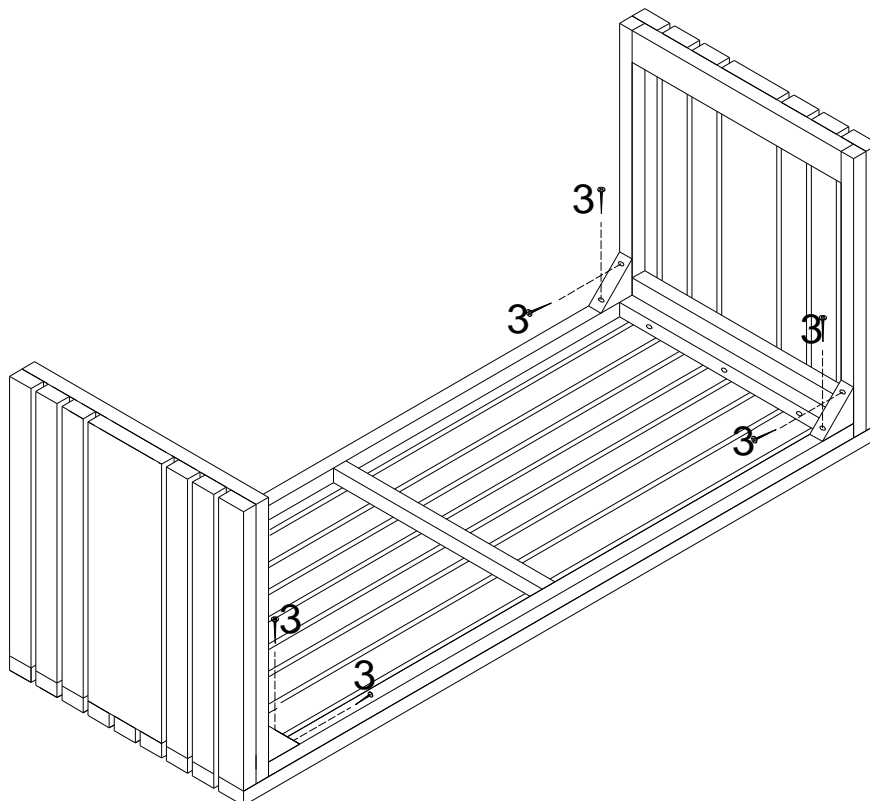

No.	Description	Q'ty	Sketch	No.	Description	Q'ty	Sketch
A	Side Frame	1		1	Bolt(1/4"*1-1/2")	6	
B	Seat Frame	2		2	Washer	6	
C	Slot	4		3	Wood Screw(8#*1-1/4")	8	
				4	Allen Wrench	1	

STEP1:

Connect the Side Frame (B) & the Seat Frame (A) with 6pcs Washers (2) & 6pcs Bolts (1) by using the Allen Wrench (4) as figure shown !

STEP2:

Attach the Slot (C) with 8pcs Wood Screws (3) by using screwdriver (not included) as figure shown !

Please count, identify and compare parts and hardware list to be sure all parts are present.

It may help to divide parts and label them to correspond with part list. Extra hardware may be included.