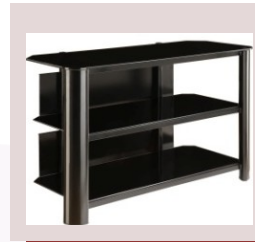

2010 Product Catalogue

Our *INNOVEX TV Stand Collection* is designed to offer quality functionality with ever changing television market in mind; c easy adaptation to new entertainment technology. With a sleek powder coated steel frame and large tempered glass shelves, Innovex TV Stands are guaranteed to brighten up any modern living room.

The “T0086G29” TV Stand features:

- Flat screen stand accommodates up to 42” TV
- Wire-management
- Two large storage shelves
- Easy & ready to assemble

Materials:

- Tempered Glass
- Powder coated steel frame

Assembled Size:

W: 41.75” H: 25.50” D: 18”

Package Size:

W: 26.25” H: 6.5” L: 46.25” (4.57 Cft.)

Gross Weight:

71.65 lbs.

Pallet Fit:

24 pc

Container Fit (40’):

540 pc

Model: T0086G29
Color: Black
UPC Code: 811910860291

MSRP: $199.99 10+: $0.00 Price: $0.00

INNOV·EX®

www.innovexhome.com