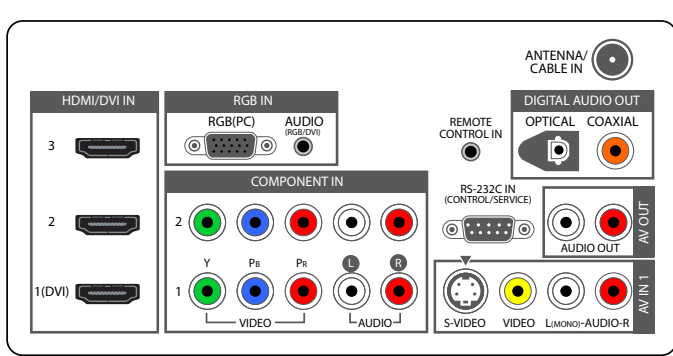

REMOTE

REAR AUDIO/VIDEO INPUTS/OUTPUTS

SIDE