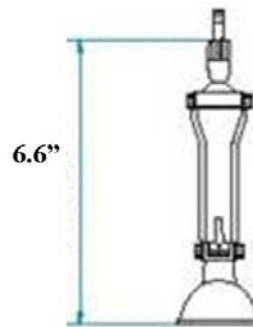

Focalor

S745B

Description

This spotlight is shipped complete with a 50W lamp and the hardware required for mounting on Atlas rail.

Ordering Information:

S45B-fin Vico Spotlight /ceiling mount

fin designates finish:

1=chrome; 2=matte chrome; 3=satin nickel

Applications: General indoor/decorative lighting

Lamp: 12V, 50W Max., MR-16

Materials: brass

Shipping Info:

Box size: 7x7x8 inch

Weight: 2 lbs.

VICO Spotlight
Rail Mount Version