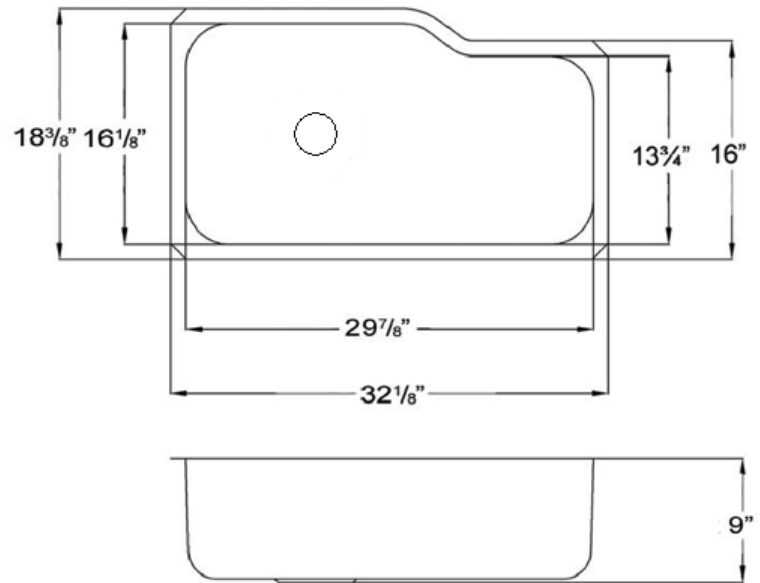

**Installation**

Mounting Kit

Cardboard Cut Out Included

**Warranty**

Limited Lifetime Warranty

**36" Sink Base Recommended**

\*Specifications are subject to change without notice.