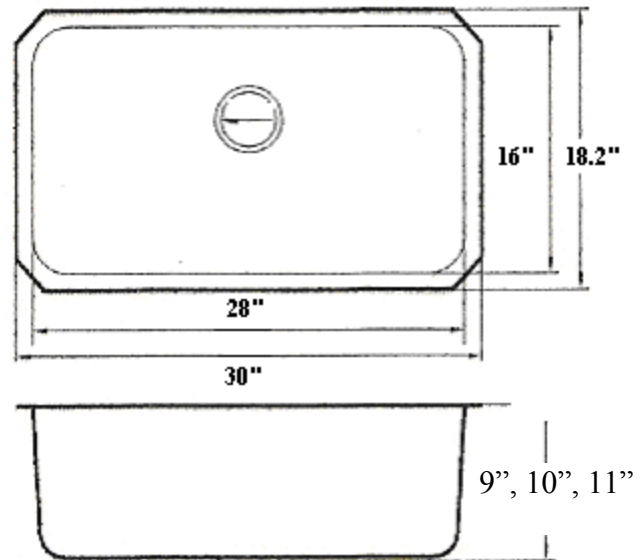

Accessory

Optional Bottom Grid