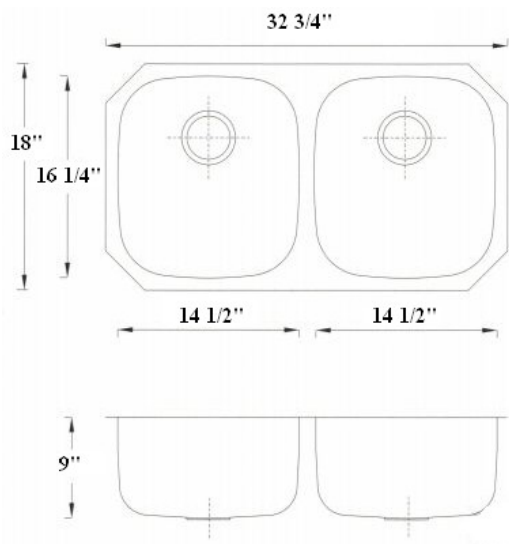

*Specifications are subject to change without notice