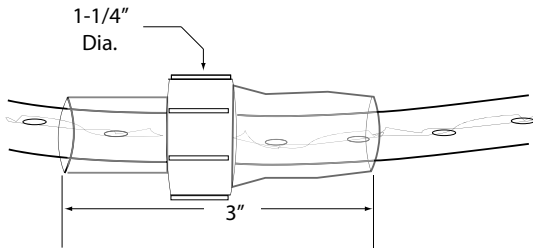

# ROPE LIGHT KITS

**Rope Light Kits** provide a quick and convenient solution to code compliance challenges. Choose between commercial grade, packaged in a white box, and premium grade, packaged for retail display. Various multi purpose lengths of Clear **Rope Light** interconnect without the use of tools to create custom lengths. Economical and dimmable, this linear lighting product uses the highest grade PVC available with a newly developed UV inhibitor to help ensure its longevity. **Rope Light Kits** include attached power cord and end cap (these are removable for interconnecting multiples) and mounting clips (one per foot). Track is recommended for straight line installations.

## FEATURES

- Indoor/Outdoor rated
- Dimmable
- Rope Light Kits include: Clear Rope Light, pre-connected (removable) five foot power cord, removable end cap and one mounting clip per foot
- Kits are easily extendable up to 240 feet for premium grade; up to 150 feet for commercial grade
- Quickly attach two kits together without the use of tools
- Highest quality PVC with UV inhibitor to maximize life

## BILL OF MATERIALS

- Determine length needed to the nearest 24" increment
- Order kits in lengths to match target length
- Order mounting track for straight runs (recommended); clips are included with kits (one per foot of rope)