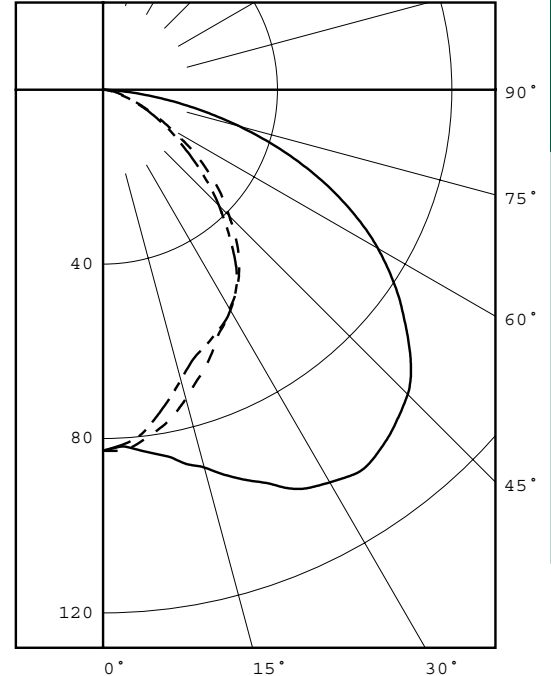

**PHOTOMETRICS**  
(043X-3P-WH)

LEGEND:  
 0-deg: - - - - -  
 90-deg: \_\_\_\_\_  
 180-deg: - · - · - ·

Maximum intensity: 105 cd  
 Luminous flux: 253  
 Input wattage: 60 at 120V  
 Efficacy: 4.2 lumens/watt  
 Beam angle: 67° 0-deg plane  
                   90-deg plane  
 Total efficiency: 51%

New quick release clip provides easy access to the wiring compartment without using tools or fasteners.

PRIORI XENON

**TECHNICAL SPECIFICATIONS**

Voltage	120V, 60Hz AC operation
Construction	Heavy-gauge, extruded aluminum with plastic end caps and plastic ventilation spacers for heat dissipation
Dimensions	H = 15/16", W = 3-3/4", available Lengths = 10", 14", 22" and 32"
Switching	High/Low/Off rocker switch
Knockouts	3/8" knockouts standard: every 4" along the back and every 4" along top of housing; or use hardwire junction box (043J, sold separately) which includes four 3/8" knockouts, two reducers/wire clamps and 'stab' connectors
Wattages	10" size = 20 watts, 14" size = 40 watts, 22" size = 60 watts, 32" size = 80 watts
Power cord	Six-foot power cord (043A-PC6, sold separately) for use with "Cord and Plug Installation"; see INSTALLATION EXAMPLES on page 6
Maximum run	600 watts
Packaging	Retail box with hang tab
Lamp specs	8,000 hour rated life, 100CRI, 2800°K, G8 base, 20 watts, 120V, 1-3/4" M.O.L.
Dimmers	Dimmable with most standard incandescent dimmers
Diffuser	Full length, captive hinged lens cover with magnetic closure