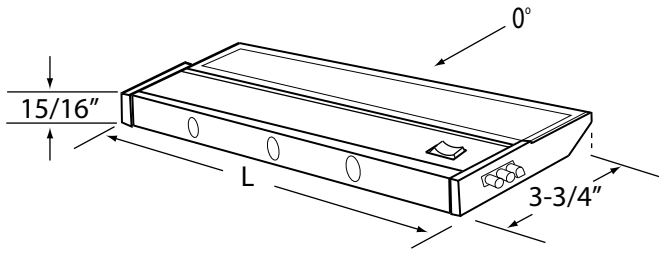

**PHOTOMETRICS**  
(043X-3P-WH)

LEGEND:  
 0-deg: - - - - -  
 90-deg: \_\_\_\_\_  
 180-deg: - · - · - ·

Maximum intensity: 105 cd  
 Luminous flux: 253  
 Input wattage: 60 at 120V  
 Efficacy: 4.2 lumens/watt  
 Beam angle: 67° 0-deg plane  
                   90-deg plane  
 Total efficiency: 51%

New quick release clip provides easy access to the wiring compartment without using tools or fasteners.

PRIORI XENON

**TECHNICAL SPECIFICATIONS**

Voltage	120V, 60Hz AC operation
Construction	Heavy-gauge, extruded aluminum with plastic end caps and plastic ventilation spacers for heat dissipation
Dimensions	H = 15/16", W = 3-3/4", available Lengths = 10", 14", 22" and 32"
Switching	High/Low/Off rocker switch
Knockouts	3/8" knockouts standard: every 4" along the back and every 4" along top of housing; or use hardwire junction box (043J, sold separately) which includes four 3/8" knockouts, two reducers/wire clamps and 'stab' connectors
Wattages	10" size = 20 watts, 14" size = 40 watts, 22" size = 60 watts, 32" size = 80 watts
Power cord	Six-foot power cord (043A-PC6, sold separately) for use with "Cord and Plug Installation"; see INSTALLATION EXAMPLES on page 6
Maximum run	600 watts
Packaging	Retail box with hang tab
Lamp specs	8,000 hour rated life, 100CRI, 2800°K, G8 base, 20 watts, 120V, 1-3/4" M.O.L.
Dimmers	Dimmable with most standard incandescent dimmers
Diffuser	Full length, captive hinged lens cover with magnetic closure