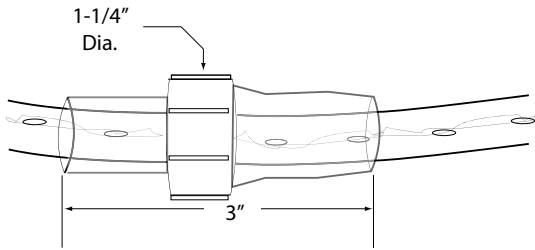

LED FLEXBRITE KITS

LED Flexbrite Kits, available in both *Cool White* and *Ultra Warm White*, interconnect without the use of tools making them a convenient choice for quick installations. **LED Flexbrite Kits** last 3 to 5 times longer (up to 100,000 hours average life) than incandescent rope and do not build up heat. This linear lighting product uses the highest grade PVC available with a newly developed UV inhibitor to help ensure its longevity. **LED Flexbrite Kits**, packaged for retail display, include attached power cord and end cap (these are removable for interconnecting multiples) and mounting clips (one per foot of Flexbrite). Track is recommended for straight line installations.

FEATURES

- Indoor/Outdoor rated
- LED Flexbrite kits include: Flexbrite, pre-connected (removable) five foot power cord, removable end cap and one mounting clip per foot of Flexbrite
- Kits are easily extendable up to 240 feet – attach two kits together (no tools required)
- Produces virtually no heat for maximum safety
- Highest quality PVC with UV inhibitor to maximize life

ACCENT LIGHTING COVE LIGHTING DECORATIVE LIGHTING BUILDING OUTLINES
ARCHITECTURAL DETAILS BOOKSHELVES PATIOS, DECKS & GAZEBOS

Interconnection of two kits

BILL OF MATERIALS

- Determine length needed to the nearest multiple of 3 feet, up to 240 feet
- Order kits in like sizes where possible
- Order mounting track for straight runs (recommended); clips are included with kits

ORDERING INFORMATION

KITS

LR-LED	—	—	—
LED Flexbrite			
		CW = Cool White	3 = 3 feet
		UWW = Ultra Warm White	9 = 9 feet
			15 = 15 feet
			30 = 30 feet
			75 = 75 feet
			150 = 150 feet

RETAIL ACCESSORIES FOR KITS