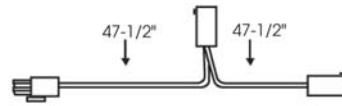

CONNECTING CABLES

CONNECT1-24-ID	24" Plug-in Connecting Cable
CONNECT1-36-ID	36" Plug-in Connecting Cable

A. Transformer
B. Harness
C. Fixture

SUBMITTAL

Job Name:	Date:
Specification Type:	Job Location:
Drawing Location of Fixture Type:	Approval:
Specifier Name:	Sales Agency Contact:
Contact Phone/Email:	Contact Phone/Email:

ACCESSORIES – HARNESES

HARNESS2-ID:
2-Light Harness
95" Cable with AMP Connectors
Fixture Spacing: 47-1/2"
Lead: 47-1/2"

HARNESS3-ID:
3-Light Harness
131" Cable with AMP Connectors
Fixture Spacing: 35-1/2"
Lead: 60"