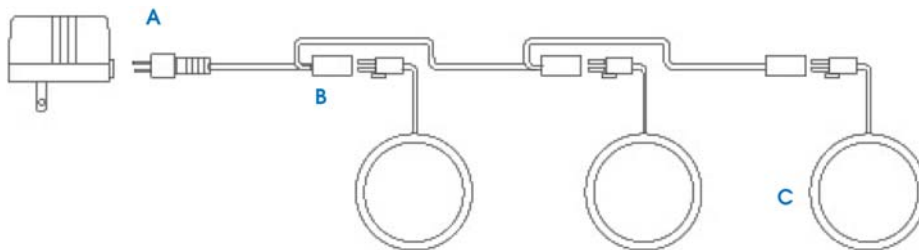

CONNECTING CABLES

CONNECT1-24-ID	24" Plug-in Connecting Cable
CONNECT1-36-ID	36" Plug-in Connecting Cable

A. Transformer
B. Harness
C. Fixture

SUBMITTAL

Job Name:	Date:
Specification Type:	Job Location:
Drawing Location of Fixture Type:	Approval:
Specifier Name:	Sales Agency Contact:
Contact Phone/Email:	Contact Phone/Email:

JESCO
LIGHTING GROUP

JESCO LIGHTING GROUP
6625 TRAFFIC AVE
GLENDALE, NY 11385

800.527.7796
WWW.JESCOLIGHTING.COM
WWW.JESCOLED.COM

Specifications subject to change without prior notice.