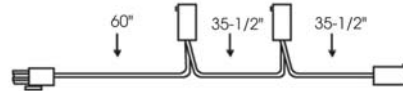

ACCESSORIES – HARNESES

HARNESS2-ID:
2-Light Harness
95" Cable with AMP Connectors
Fixture Spacing: 47-1/2"
Lead: 47-1/2"

HARNESS3-ID:
3-Light Harness
131" Cable with AMP Connectors
Fixture Spacing: 35-1/2"
Lead: 60"