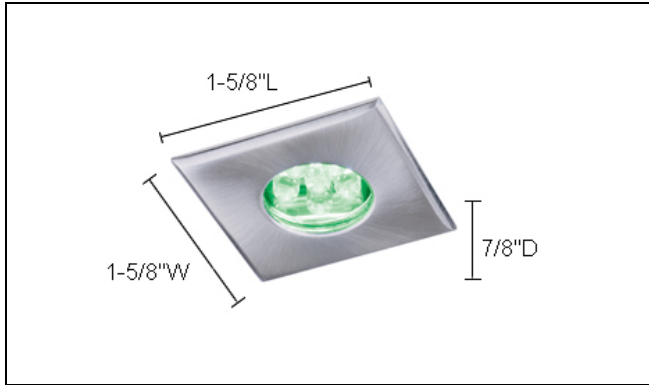

**INDOOR • LED SHELF, COUNTER & CABINET ACCENT
H-RH49L-12V**

SPECIFICATIONS

Location Rating	Indoor
Trim	Stainless Steel 1-5/8" Square
Housing	Stainless Steel 7/8"D
Cut-Out	1-1/4" Ø
LED Lamps Used	6 Lamps (0.06 W each)
Total Wattage	0.36 W
Operating Voltage	12V
Beam Angle	25°
Average Operating Life	30,000 hours – 30, 60, G, B 50,000 hours – R, Y
Weight	0.125 Lbs
Carton Size	2-1/2" x 2-1/2" x 2-1/2"

ORDERING INSTRUCTIONS

Example: MODEL - VOLTAGE - COLOR OUTPUT
 H-RH49L - 12V - 30

DESCRIPTION

- Recessed mounting springs – no tools required.
- Includes 18" lead wire with Bi-Pin snap-together AMP connector.
- Narrow beam-spread maximizes light output for accent lighting applications.
- Depth of less than 1" allows easy recessed installation in a variety of shelving.
- For interior applications such as display counters and cabinets.
- Suitable for wine galleries and other display elements in homes and restaurants.

LISTING:
C-UL Listed

INSTALLATION

Cut hole in desired location 1-1/4" Ø. Press down on tension springs, slide into cut hole and release the springs. Tension will create a tight hold.

COLOR OUTPUT

R – Red	627nm = 26 lm/W
G – Green	530nm = 32 lm/W
B – Blue	470nm = 11 lm/W
Y – Yellow	590nm = 21 lm/W
30 – Warm White	3000K = 27 lm/W
60 – Cool White	6000K = 33 lm/W