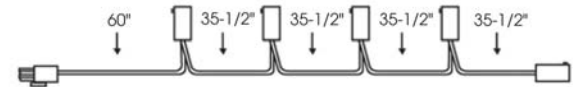

HARNESS7-ID:
7-Light Harness
266" Cable with AMP Connectors
Fixture Spacing: 38"
Lead: 38"