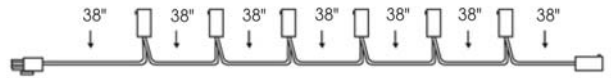

**INDOOR • LED SHELF, COUNTER & CABINET ACCENT
H-RH49L-12V**

ACCESSORIES – HARNESES

HARNESS2-ID:
2-Light Harness
95" Cable with AMP Connectors
Fixture Spacing: 47-1/2"
Lead: 47-1/2"

HARNESS3-ID:
3-Light Harness
131" Cable with AMP Connectors
Fixture Spacing: 35-1/2"
Lead: 60"

HARNESS5-ID:
5-Light Harness
202" Cable with AMP Connectors
Fixture Spacing: 35-1/2"
Lead: 60"

HARNESS7-ID:
7-Light Harness
266" Cable with AMP Connectors
Fixture Spacing: 38"
Lead: 38"

ACCESSORIES – TRANSFORMERS

TRANS300MA:
300MA Transformer to power up to 3.6 Watts 16' Lead

TRANS500MA:
500MA Transformer to power up to 6 Watts 32' Lead

TRANS700MA
700MA Transformer to power up to 8.4 Watts 16' Lead

ACCESSORIES – CONNECTING CABLES

CONNECT1-24-ID:
24" Connecting Cable

CONNECT1-36-ID:
36" Connecting Cable

SUBMITTAL

Job Name:	Date:
Specification Type:	Job Location:
Drawing Location of Fixture Type:	Approval:
Specifier Name:	Sales Agency Contact:
Contact Phone/Email:	Contact Phone/Email:

JESCO
LIGHTING GROUP

JESCO LIGHTING GROUP
6625 TRAFFIC AVE
GLENDALE, NY 11385

800.527.7796
WWW.JESCOLIGHTING.COM
WWW.JESCOLED.COM

Specifications subject to
change without prior notice.