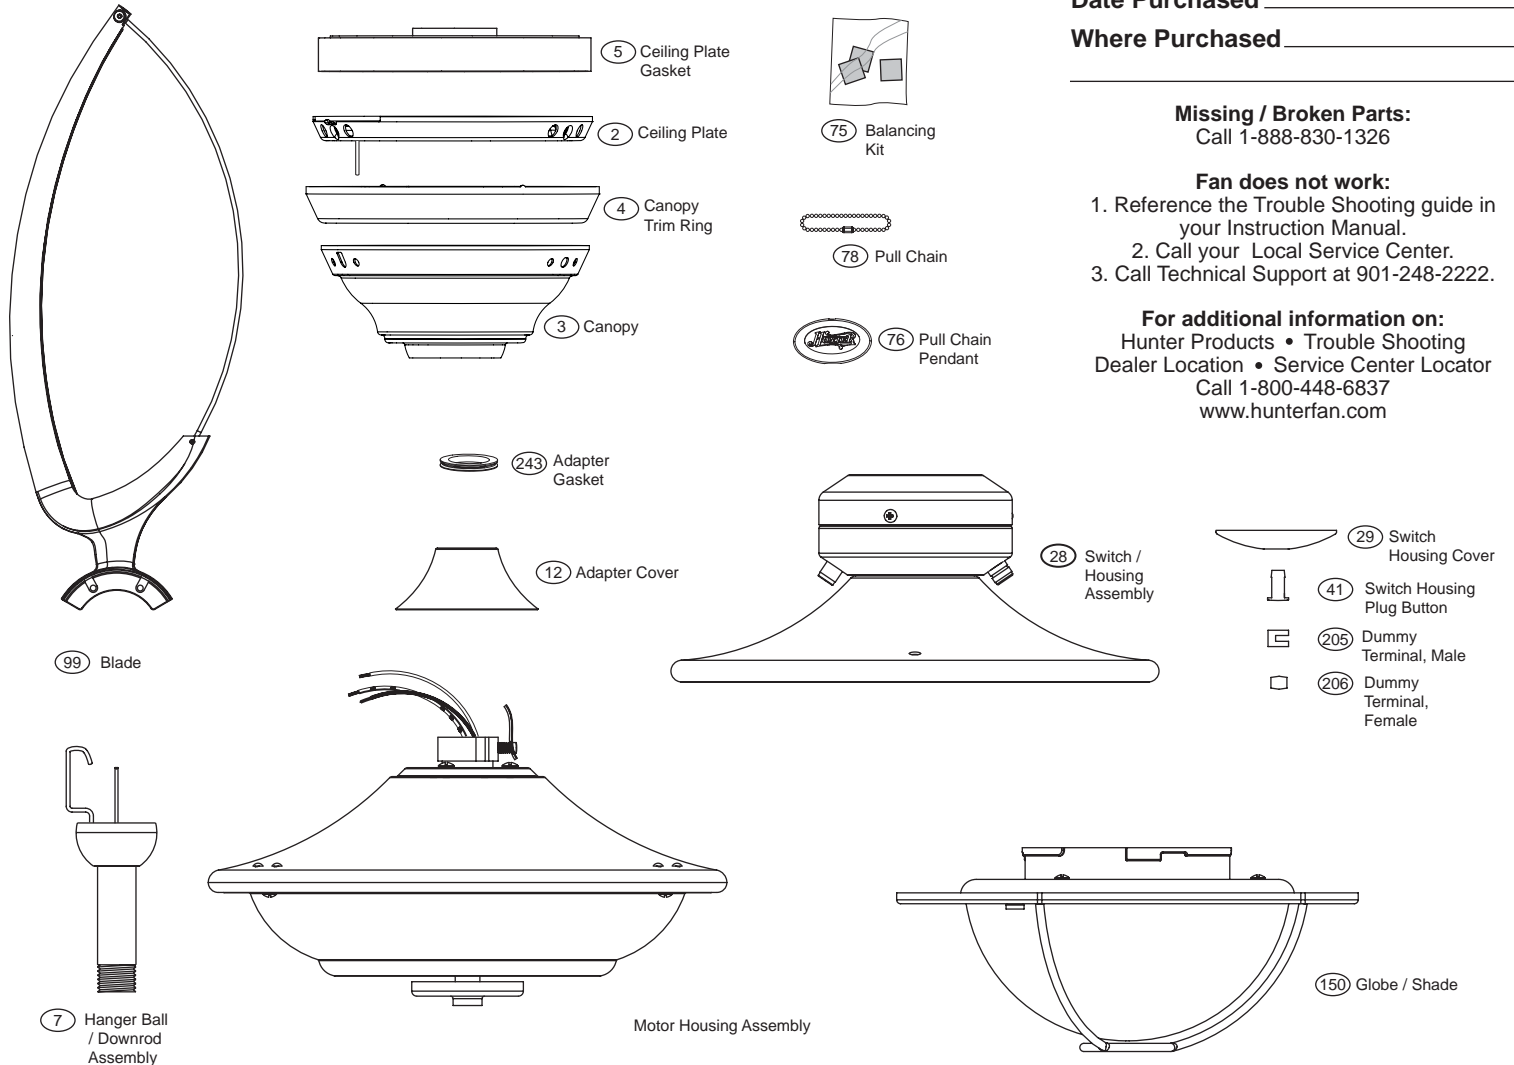

Fan Parts (Not Drawn to Scale)

Missing / Broken Parts:
Call 1-888-830-1326

1. **Fan does not work:**
1. Reference the Trouble Shooting guide in your Instruction Manual.
  2. Call your Local Service Center.
  3. Call Technical Support at 901-248-2222.

For additional information on:
Hunter Products • Trouble Shooting
Dealer Location • Service Center Locator
Call 1-800-448-6837
www.hunterfan.com

Hardware (Drawn to Scale)