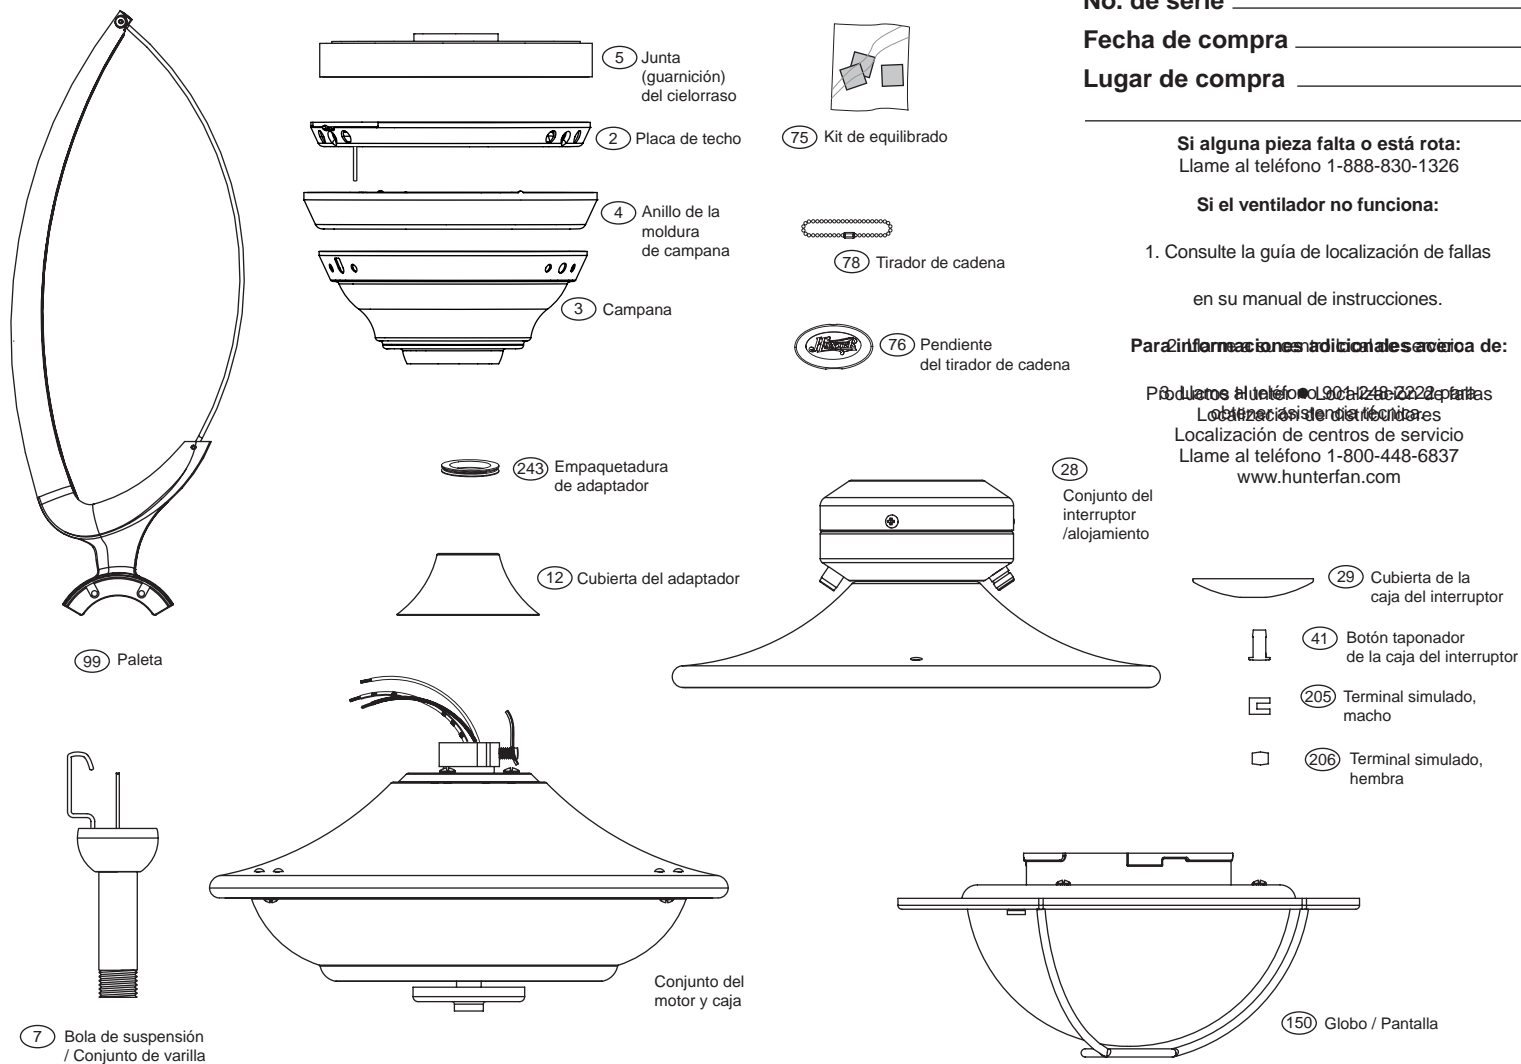

GUÍA DE PIEZAS

STOP

Use la Guía de Piezas de abajo para verificar que todas las piezas estén incluidas en la caja.

Si alguna pieza falta o está dañada, llame al teléfono 1-888-830-1326.

POR FAVOR NO DEVUELVA ESTE PRODUCTO A LA TIENDA DONDE LO COMPRÓ.

Antes de instalar su ventilador, anote la información siguiente para sus archivos y asistencia con la garantía.

Piezas del ventilador (no dibujadas a escala)