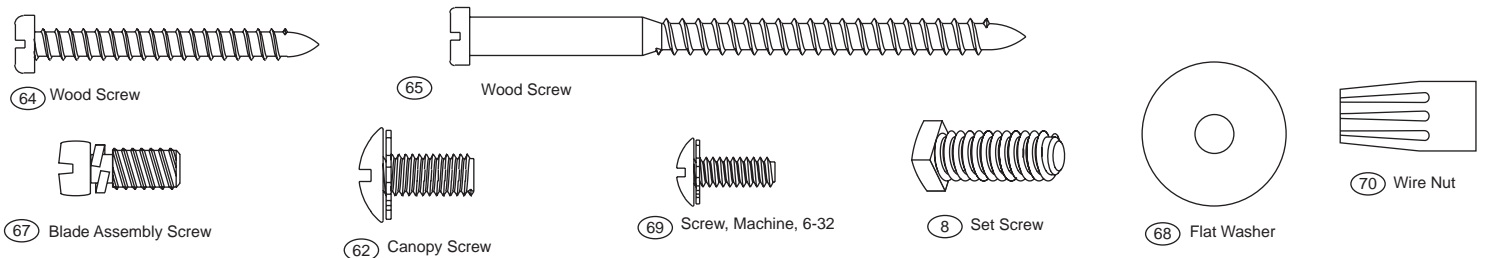

For additional information on:
 Hunter Products • Trouble Shooting
 Dealer Location • Service Center Locator
 Call 1-800-448-6837
www.hunterfan.com

Hardware (Drawn to Scale)

| Part List | | Model # | 25522 | 25521 |
|------------------|-----------------------------------|--------------------|---------------------|---------------------|
| | | Asm. Dwg. # | 97434-01 | 97434-02 |
| | | Finish | New Bronze | White |
| Item # | Item Name | Qty | Part # | Part # |
| 1 | * Hanging System Kit | 1 | 94335-08 | 94335-08 |
| 2 | Ceiling Plate | 1 | ----- | ----- |
| 3 | Canopy | 1 | ----- | ----- |
| 5 | Ceiling Plate Gasket | 1 | ----- | ----- |
| 7 | Hanger Ball / Downrod Assembly | 1 | ----- | ----- |
| 8 | Set Screw | 1 | ----- | ----- |
| 62 | Canopy Screw | 4 | ----- | ----- |
| 64 | Wood Screw | 2 | ----- | ----- |
| 65 | Wood Screw | 2 | ----- | ----- |
| 68 | Flat Washer | 4 | ----- | ----- |
| 12 | Adapter Cover | 1 | 75079-01 | 75079-01 |
| 28 | Switch / Housing Assembly | 1 | 86028-01 | 86028-01 |
| 29 | Switch Housing Cover | 1 | 73853-01 | 73853-01 |
| 41 | Switch Housing Plug Button | 1 | 73854-01 | 73854-01 |
| 60 | * Hardware Kit | 1 | 97434-00-850 | 97434-00-851 |
| 67 | Blade Assembly Screw | 6 | 63755-06 | 63755-06 |
| 69 | Screw, Machine, 6-32 | 3 | 74506-02 | 74506-02 |
| 70 | Wire Nut | 4 | 05172-01 | 05172-01 |
| 75 | Balancing Kit | 1 | 07570-01 | 07570-01 |
| 76 | Pull Chain Pendant | 2 | 74393-05 | 74393-05 |
| 78 | Pull Chain | 2 | 63756-03 | 63756-03 |
| 99 | Blade Set | 1 | 94804-01 | 94804-02 |
| 150 | Globe / Shade | 1 | 85606-01 | 85606-01 |
| 205 | Dummy Terminal, Male | 1 | 08200-01 | 08200-01 |
| 206 | Dummy Terminal, Female | 1 | 08198-01 | 08198-01 |
| 243 | Adapter Gasket | 1 | 75079-01 | 75079-01 |