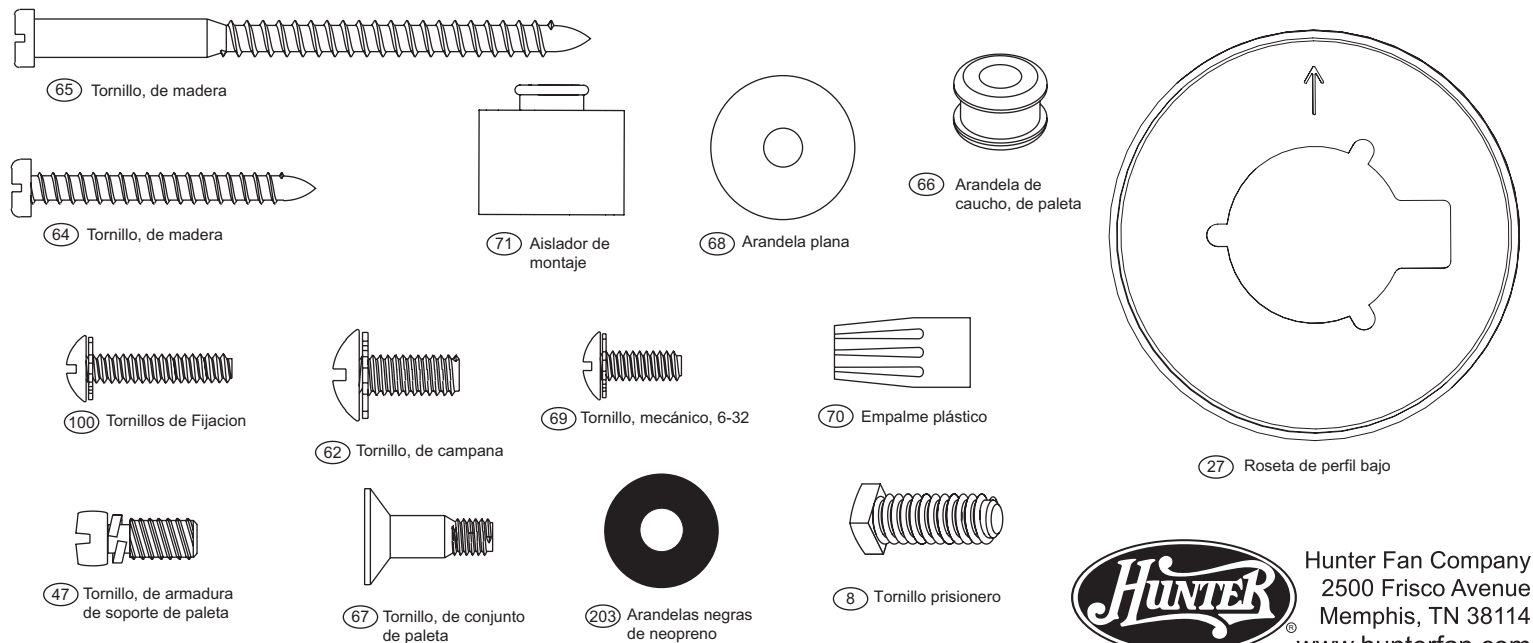

Hunter Fan Company
2500 Frisco Avenue
Memphis, TN 38114
www.hunterfan.com