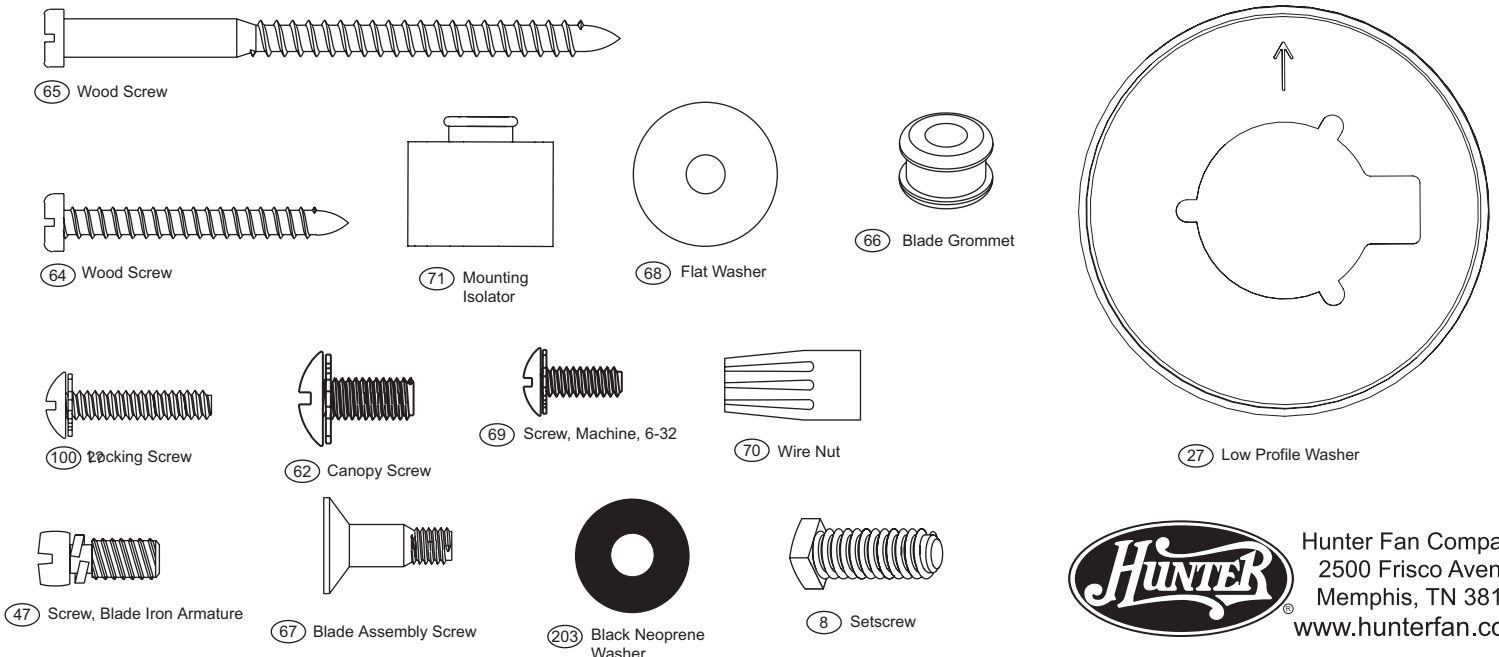

Hardware (Drawn to Scale)