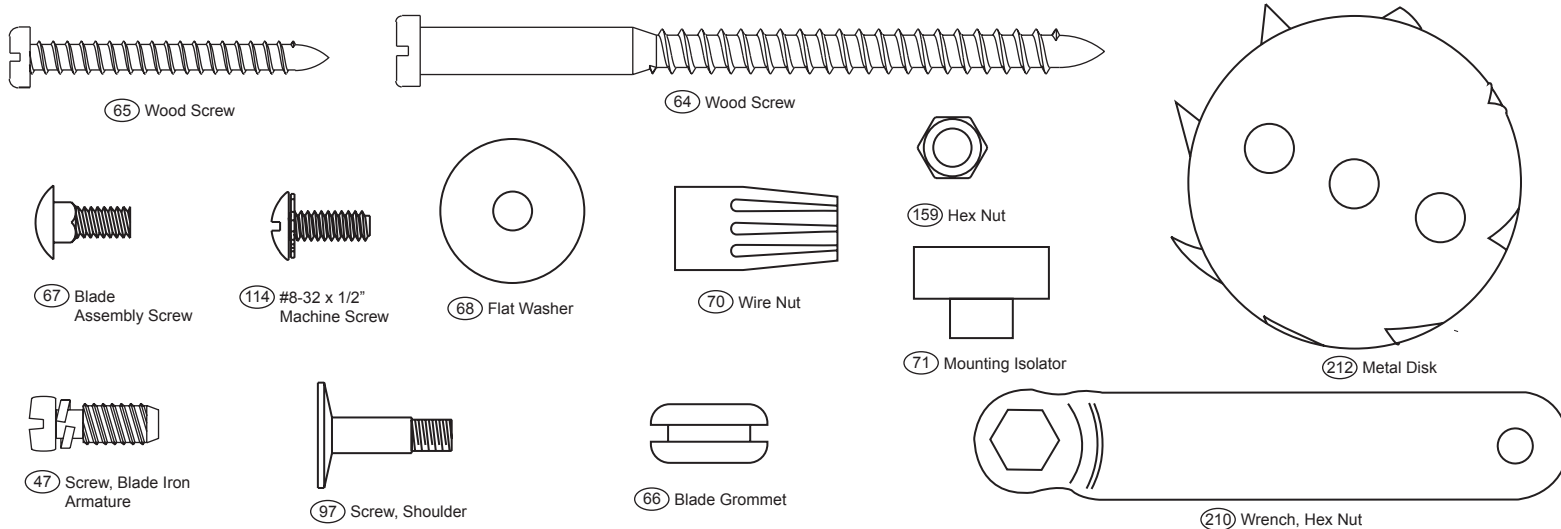

For additional information on:
 Hunter Products • Trouble Shooting
 Dealer Location • Service Center Locator
 Call 1-800-448-6837
www.hunterfan.com

Hardware (Drawn to Scale)

Parts List		Model #	24852
		Asm. Dwg. #	92472-01
		Finish	Blue
Item #	Item Name	Qty	Part #
213	Ceiling Plate	1	84138-01-000
20	Motor Assembly	1	
42	Blade Ring	1	92474-01-119
46	Blade Set	1	74002-26-000
	Hardware Kit		84244-01-102
71	Mounting Isolator	3	63731-01-000
66	Blade Grommet	3	63923-01-000
64	Wood Screw	2	06512-01-000
65	Wood Screw	2	03144-03-000
68	Flat Washer	4	06301-01-000
70	Wire Nuts	4	05172-01-000
	Hardware Kit		84244-03-160
210	Wrench, Hex Nut	1	64066-01-000
159	Hex Nut	10	64895-01-000
67	Blade Assembly Screw	10	63922-01-0000
47	Screw, Blade Iron Armature	5	63755-05-133
75	Balancing Kit	1	07570-01-0000
95	Ceiling Decal	1	92473-01-0000
97	Screw, Shoulder	3	63685-01-0000
114	Screw, Machine #8-32	4	74508-04-232
207	Nosecone	1	83779-01-0000
208	Pressure Sensitive Round Tape	1	55582-01-000
211	Pressure Sensitive Square Tape	1	55583-01-000
209	Black Decal Tape	2	65731-01-000
212	Metal Disk	8	73957-01-000
9	Motor Housing	1	92470-01-173