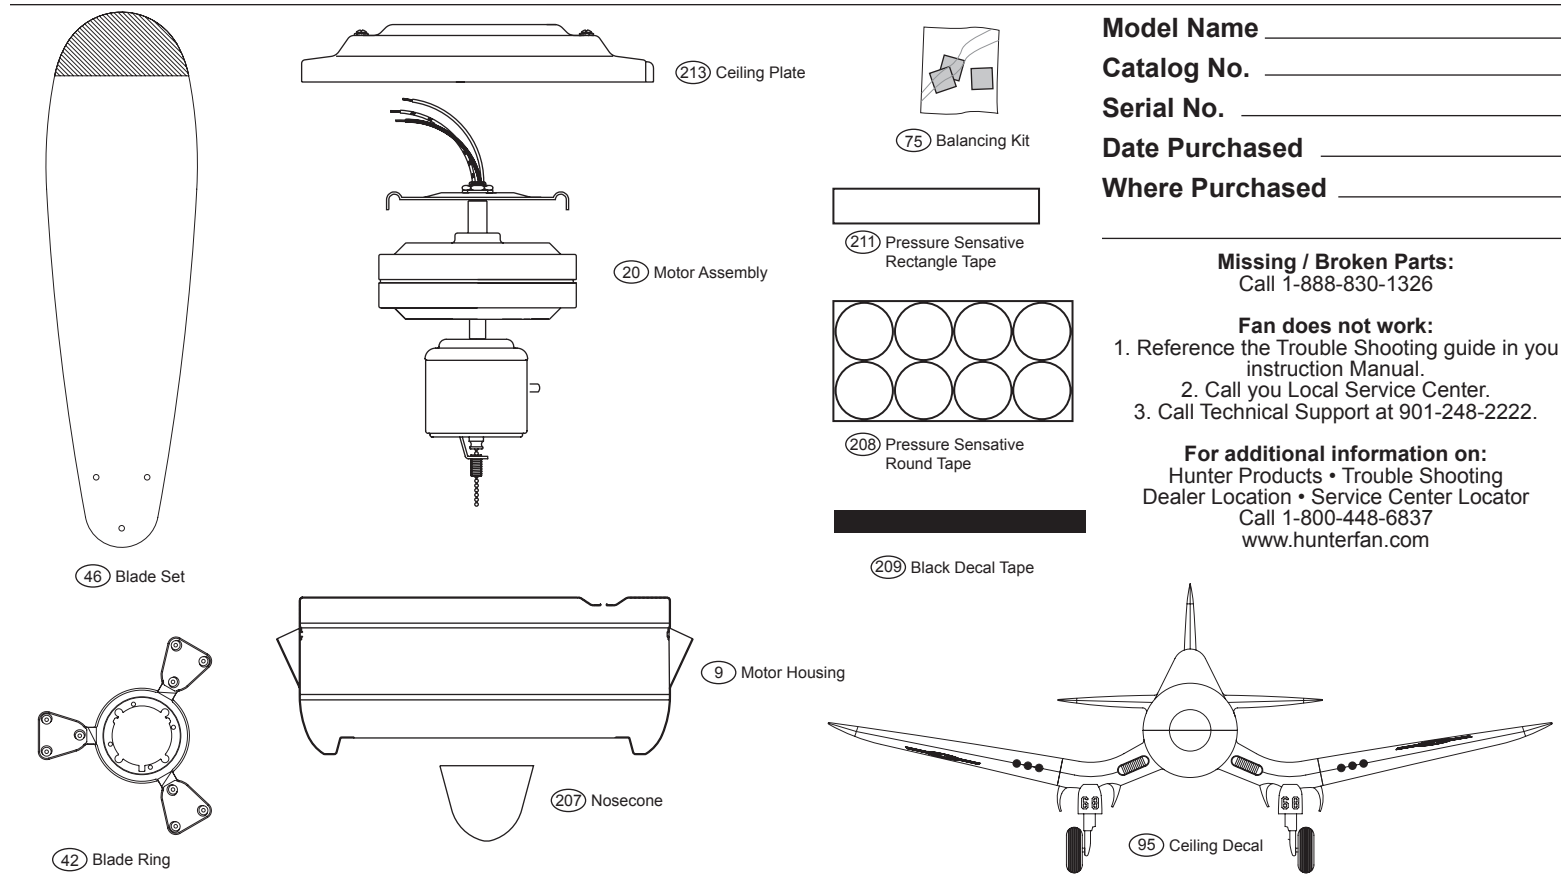

PARTS GUIDE

Using the Parts Guide below, check to make sure all parts are included in the box
If parts are missing or damaged call 1-888-830-1326
PLEASE DO NOT RETURN THIS PRODUCT TO THE STORE.

Before installing your fan, record the following information for you records and warranty assistance.

Fan Parts (Not Drawn to Scale)

Model Name _____
Catalog No. _____
Serial No. _____
Date Purchased _____
Where Purchased _____

Missing / Broken Parts:
Call 1-888-830-1326

Fan does not work:
1. Reference the Trouble Shooting guide in you instruction Manual.
2. Call you Local Service Center.
3. Call Technical Support at 901-248-2222.

For additional information on:
Hunter Products • Trouble Shooting
Dealer Location • Service Center Locator
Call 1-800-448-6837
www.hunterfan.com

Hardware (Drawn to Scale)