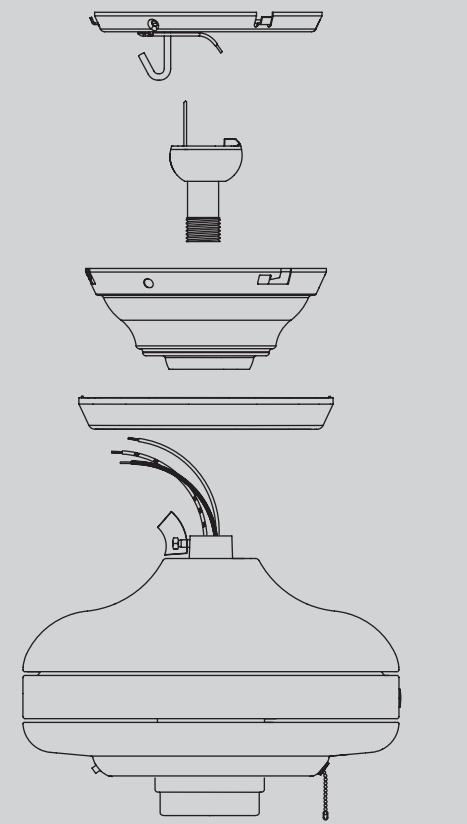

Wire Connector

Low Profile Washer

3" Wood Screw

Flat Washer

1.5" Wood Screw

Locking Screw

Canopy Screw

Screw, Machine, 8-32

Mounting Isolator

Screw, Blade Iron Armature

Screw, Blade Assembly

Blade Grommet

Screw, Machine, 6-32

Fan Parts

(Not Drawn to Scale)

Hanger Bracket Assembly

Blade Assembly

Switch Housing Assembly

PARTS GUIDE

STOP

Using this Parts Guide, make sure all parts are included in the box.

If parts are missing, DO NOT RETURN

THIS ITEM TO THE STORE, call 888-830-1326 for assistance.

THIS PARTS GUIDE IS FOR REFERENCE ONLY.

REFER TO THE INSTALLATION MANUAL FOR FULL ASSEMBLY INSTRUCTIONS.

Parts List							
Model #	25860	25864	25865	25866	25869	25867	
Asm. Dwg. #	93738-01	93738-02	93738-03	93738-04	93738-05	93738-06	
Finish	Antique Brass	Bright Brass	Gloss Black	Gloss White	White/Brass	Brushed Nickel	
Item Name	Qty	Part #	Part #				
* Hanging System Kit		94945-05	94945-01	94945-19	94945-03	94945-04	94945-09
Ceiling Plate							
Canopy							
Canopy Trim Ring							
Hanger Ball / Downrod Assembly							
Low Profile Washer							
Canopy Screw							
Wood Screw							
Flat Washer							
Mounting Isolator							
* Locking Screw							
Blade Set	1	73922-17	73922-17	73922-15	74002-25	74002-25	74296-98
Screw, Blade Iron Armature	11	63755-05	63755-05	63755-05	63755-05	63755-05	63755-05
Switch Housing Cover	1	84007-01	84007-01	84007-01	84007-01	84007-01	84007-01
Bottom Cap	1	96757-01	96757-01	96757-01	96757-01	96757-01	96757-01
Hardware Kit	1	93738-00-860	93738-01-860	93738-02-860	93738-03-860	93738-04-860	93738-05-860
Blade Grommet							
Blade Assembly Screw							
Screw, Machine, 6-32							
Wire Connector							
Screw, Switch Housing Assembly							
Balancing Kit	1	07570-01	07570-01	07570-01	07570-01	07570-01	07570-01