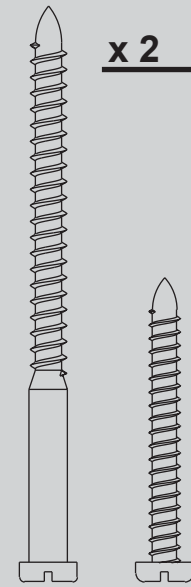

Hardware

(Drawn to Scale)

x 1

x 2

x 4

x 2

x 3

x 4

Blade Assembly

Switch Housing Assembly

PARTS GUIDE

STOP

Using this Parts Guide, make sure all parts are included in the box.

If parts are missing, DO NOT RETURN

THIS ITEM TO THE STORE, call 888-830-1326 for assistance.

THIS PARTS GUIDE IS FOR REFERENCE ONLY.

REFER TO THE INSTALLATION MANUAL FOR FULL ASSEMBLY INSTRUCTIONS.

Parts List							
Model #	25860	25864	25865	25866	25869	25867	
Asm. Dwg. #	93738-01	93738-02	93738-03	93738-04	93738-05	93738-06	
Finish	Antique Brass	Bright Brass	Gloss Black	Gloss White	White/Brass	Brushed Nickel	
Item Name	Qty	Part #	Part #				
* Hanging System Kit		94945-05	94945-01	94945-19	94945-03	94945-04	94945-09
Ceiling Plate							
Canopy							
Canopy Trim Ring							
Hanger Ball / Downrod Assembly							
Low Profile Washer							
Canopy Screw							
Wood Screw							
Flat Washer							
Mounting Isolator							
* Locking Screw							
Blade Set	1	73922-17	73922-17	73922-15	74002-25	74002-25	74296-98
Screw, Blade Iron Armature	11	63755-05	63755-05	63755-05	63755-05	63755-05	63755-05
Switch Housing Cover	1	84007-01	84007-01	84007-01	84007-01	84007-01	84007-01
Bottom Cap	1	96757-01	96757-01	96757-01	96757-01	96757-01	96757-01
Hardware Kit	1	93738-00-860	93738-01-860	93738-02-860	93738-03-860	93738-04-860	93738-05-860
Blade Grommet							
Blade Assembly Screw							
Screw, Machine, 6-32							
Wire Connector							
Screw, Switch Housing Assembly							
Balancing Kit	1	07570-01	07570-01	07570-01	07570-01	07570-01	07570-01

Materiales

(no dibujados a escala)

x 1

x 2

x 2

x 4

x 3

x 4