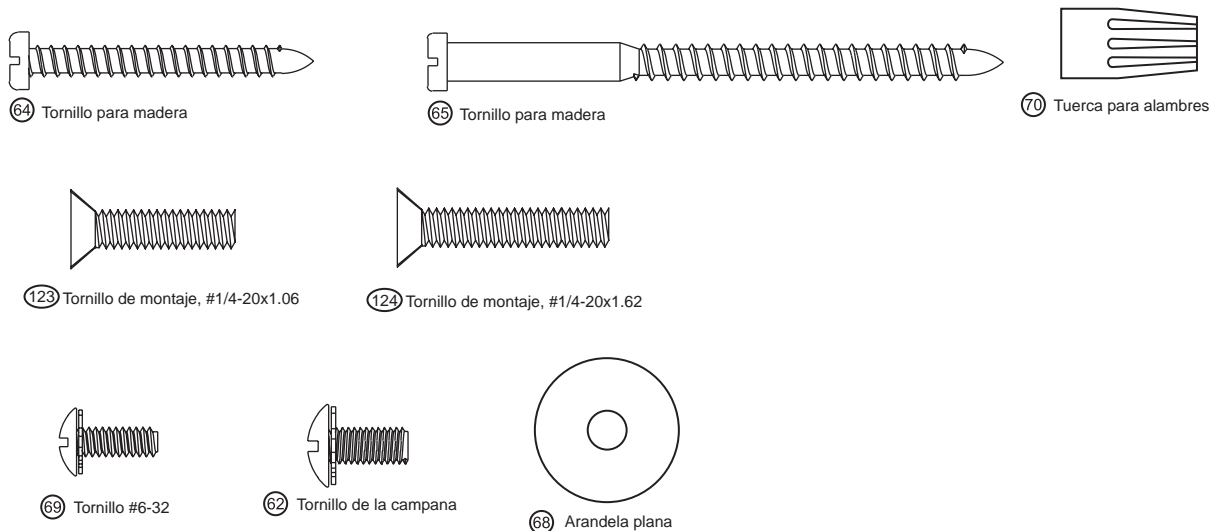

Herrajes (dibujados a escala)