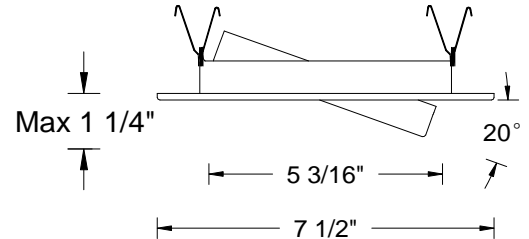

<b>CATALOG NUMBER</b>	<b>TYPE</b>
<b>PROJECT</b>	

**6" LINE VOLTAGE DOWNLIGHTS**

**R-636**

<b>Ordering Matrix</b>		
<b>Series</b>	<b>Model</b>	<b>Finish(Trim)</b>
[ ]	[ ]	[ ]
R	636	BN    BZ    WT

Ordering Example (series – model number – finish): R-636-BN

<b>Product Details</b>	<b>Specification Features</b>
<p><b>Description:</b> Recessed trim with adjustable gimbal ring. For use with R-6XX series Line voltage downlights.</p> <p><b>Materials:</b> Durable stamped metal construction. Secured within lamp housing by steel spring clips. Provided with foam rubber gasket around outer perimeter.</p> <p><b>Lamping</b> Utilizes medium base incandescent lamps. Incandescent lamps are rated for up to 100W watts max. Lamps are ordered separately.</p> <p><b>Finish:</b> Abrasion resistant powder coat painted or plated metal finish. Trim and gimbal ring are available in Brushed Nickel (BN), Bronze (BZ) or White.</p> <p><b>Listing:</b> UL &amp; CUL Listed. Suitable for damp locations.</p>	<ul style="list-style-type: none"> <li>• Handles surfaces up to 1"</li> <li>• 20° adjustment from vertical.</li> <li>• 5 year W.A.C. Lighting product warranty.</li> </ul>