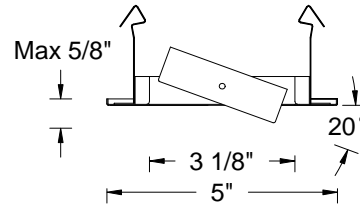

|                       |             |
|-----------------------|-------------|
| <b>CATALOG NUMBER</b> | <b>TYPE</b> |
| <b>PROJECT</b>        |             |

**4" LINE VOLTAGE DOWNLIGHTS**

**R-432**

| Ordering Matrix |       |              |
|-----------------|-------|--------------|
| Series          | Model | Finish(Trim) |
| [ ]             | [ ]   | [ ]          |
| R               | 432   | BN BZ WT     |

Ordering Example (series – model number – finish): R-432-BN

| Product Details  | Specification Features   |
|--|--|
| <p><b>Description:</b> Recessed trim with adjustable gimbal ring. For use with R-4XX series Line voltage downlights.</p> <p><b>Materials:</b> Durable stamped metal construction. Fingered retention clips firmly hold trim to housing.</p> <p><b>Lamping</b> Utilizes medium base incandescent lamps. Incandescent lamps are rated for up to 50W watts max. Lamps are ordered separately.</p> <p><b>Finish:</b> Abrasion resistant powder coat painted or plated metal finish. Trim and gimbal ring are available in Brushed Nickel (BN), Bronze(BZ) or White.</p> <p><b>Listing:</b> UL &amp; CUL Listed. Suitable for damp locations.</p> | <ul style="list-style-type: none"> <li>• Handles surfaces up to 1"</li> <li>• 20° adjustment from vertical.</li> <li>• 5 year W.A.C. Lighting product warranty.</li> </ul> |