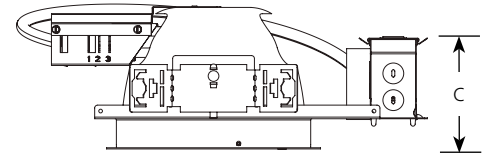

Compact Fluorescent

**8" Pro-Optic™ Housing
18W Quad Tube
2 Horizontal Lamps**

Recessed

Type _____

-DVEB

P8218

Dimensions (Inches)

Catalog No.	Lamping	Dimensions (Inches)		
		A	B	C
P8218-DVEB	(2) 18w Quad Tube	14	9-1/8	6*

- * 4-3/4 depth for cross baffle P8170
- * 7-1/8 depth for Lensed and Wall Wash Ceiling Opening = 8-1/4
Maximum Ceiling Thickness = 1-1/4

• Trim must be ordered separately; P8030 trim shown above

Specifications: