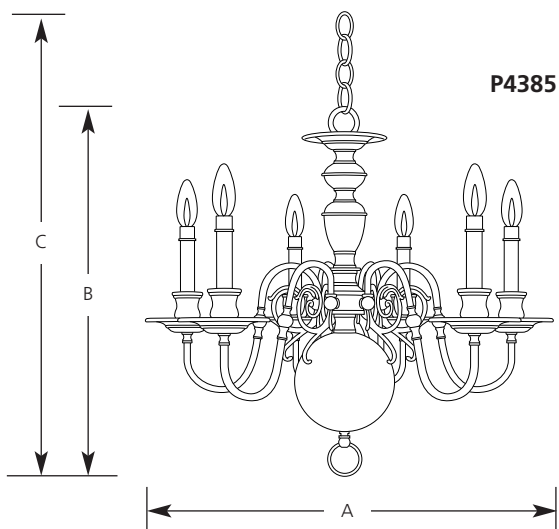

Type \_\_\_\_\_

- 10
- P4385
- P4386
- P4387

Catalog No.	Finish Polished Brass	Dimensions (Inches)			
		Lamping	A	B	C
P4385	-10	6 (c) 60w	26	22	60
P4386	-10	12 (c) 60w	27	28	64
P4387	-10	10 (c) 60w	32	26	62

**Specifications:**

General

- Polished Solid Brass (-10) finish
- Detailed cast scroll arm backs
- Brass detailed turnings on arms
- 3 feet of 9 gauge chain
- Companion foyer and wall sconces

Mounting

- Chain-hung ceiling
- Covers outlet box
- Mounting strap for outlet box included
- Canopy 5-1/2" dia.

Electrical

- 15 feet of wire
- Phenolic candelabra sockets
- White candle covers
- P8788-10 optional candle caps available
- Pre-wired

Labeling

- UL-CUL listed