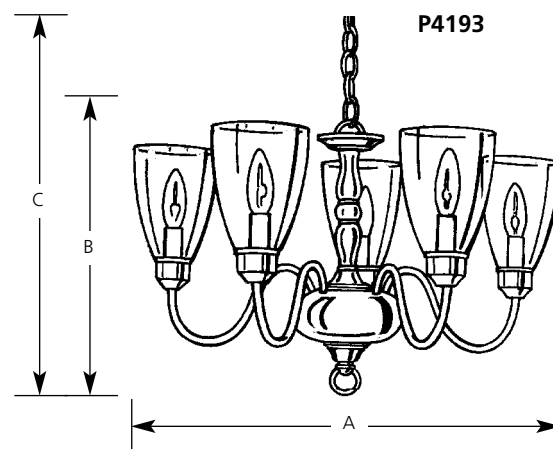

Type _____

-10

P4190

P4193

Catalog No.	Finish Polished Brass	Lamping	Dimensions (Inches)		
			A	B	C
P4190	-10	5 (c) 60w	21-1/2	14-1/4	36
P4193	-10	5 (c) 60w	23	14-1/4	36

Specifications:

General

- Polished Brass finish
- P4193 complete with clear glass shades
- Steel construction

Mounting

- Chain hung ceiling
- 2 feet of 9 gauge chain
- Covers outlet box
- Mounting strap for outlet box included
- Canopy is 5-1/4" diameter

Electrical

- 10 feet of wire
- Candelabra based phenolic sockets
- White candle covers
- Pre-wired