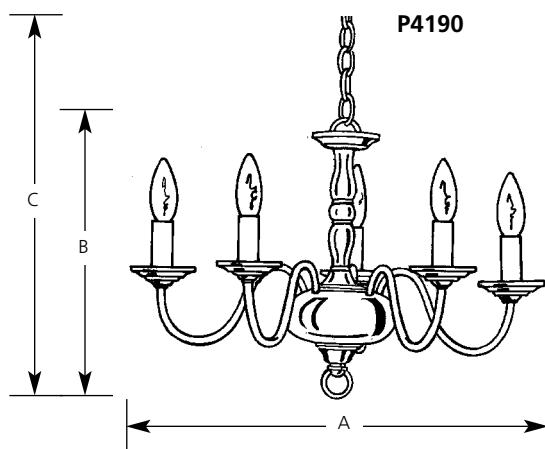

Type _____

-10

P4190

P4193

Catalog No.	Finish Polished Brass	Lamping	Dimensions (Inches)		
			A	B	C
P4190	-10	5 (c) 60w	21-1/2	14-1/4	36
P4193	-10	5 (c) 60w	23	14-1/4	36

Specifications:

General

- Polished Brass finish
- P4193 complete with clear glass shades
- Steel construction

Mounting

- Chain hung ceiling
- 2 feet of 9 gauge chain
- Covers outlet box
- Mounting strap for outlet box included
- Canopy is 5-1/4" diameter

Electrical

- 10 feet of wire
- Candelabra based phenolic sockets
- White candle covers
- Pre-wired