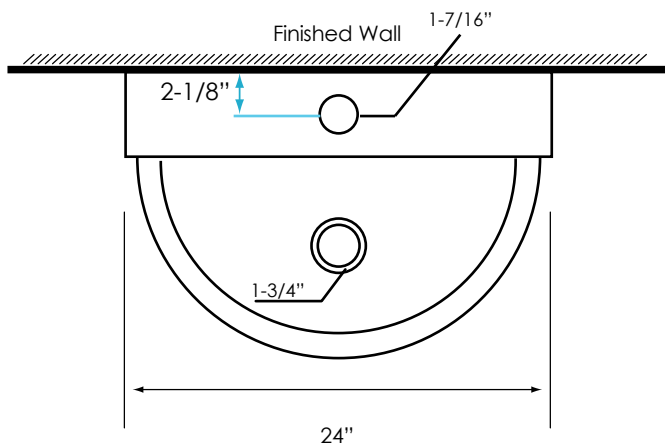

SPECIFICATION SHEET

Product Description

PS-009

- Vitreous China
- Pre drilled center hole faucet
- With overflow
- For Wall mount or above counter Use

Dimensions

TOP VIEW

SIDE VIEW