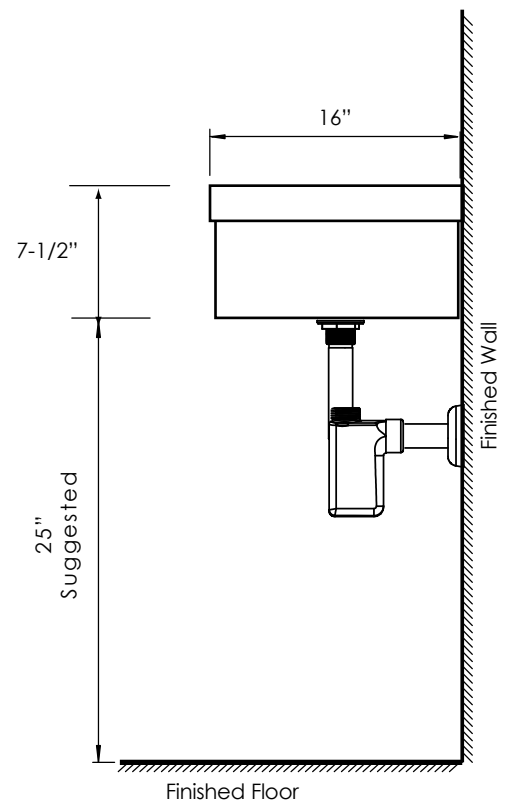

SPECIFICATION SHEET

Product Description

PS-009

- Vitreous China
- Pre drilled center hole faucet
- With overflow
- For Wall mount or above counter Use

Dimensions

TOP VIEW

SIDE VIEW