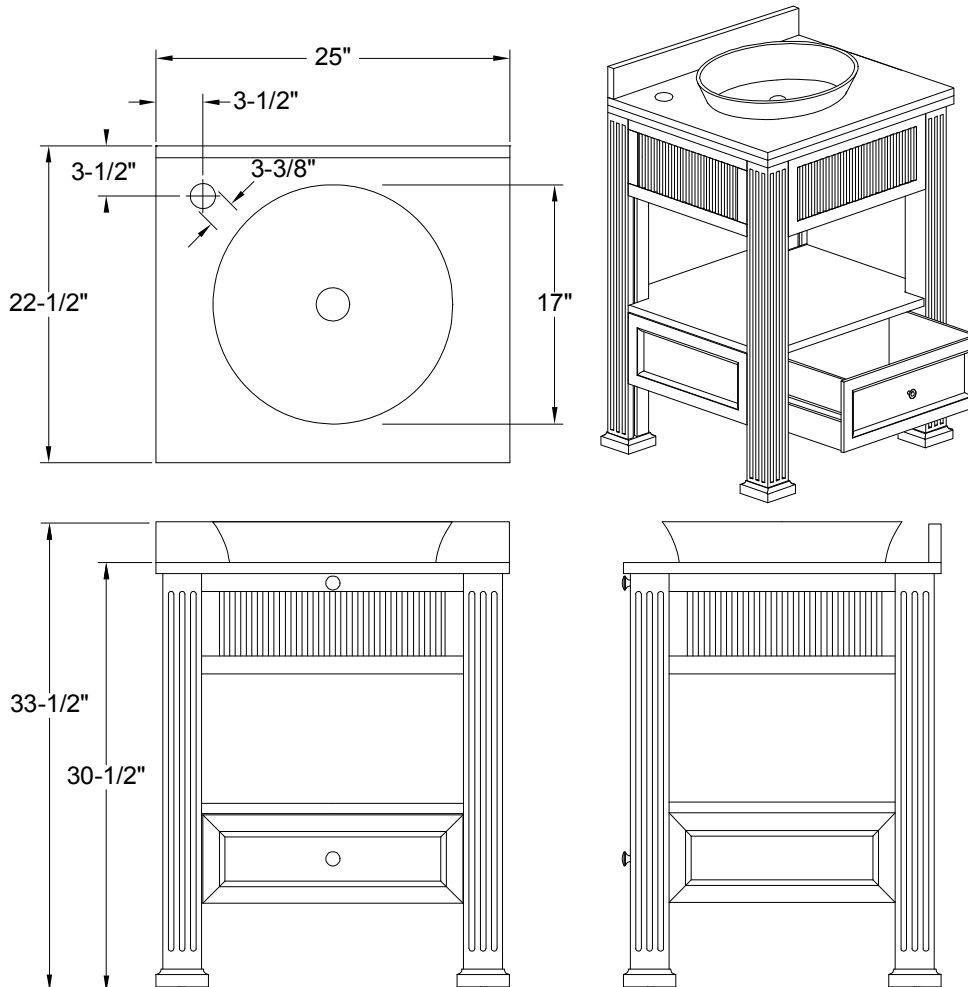

For additional information contact Premier Faucet at 866-745-4010 or visit our website at www.premierfaucet.com