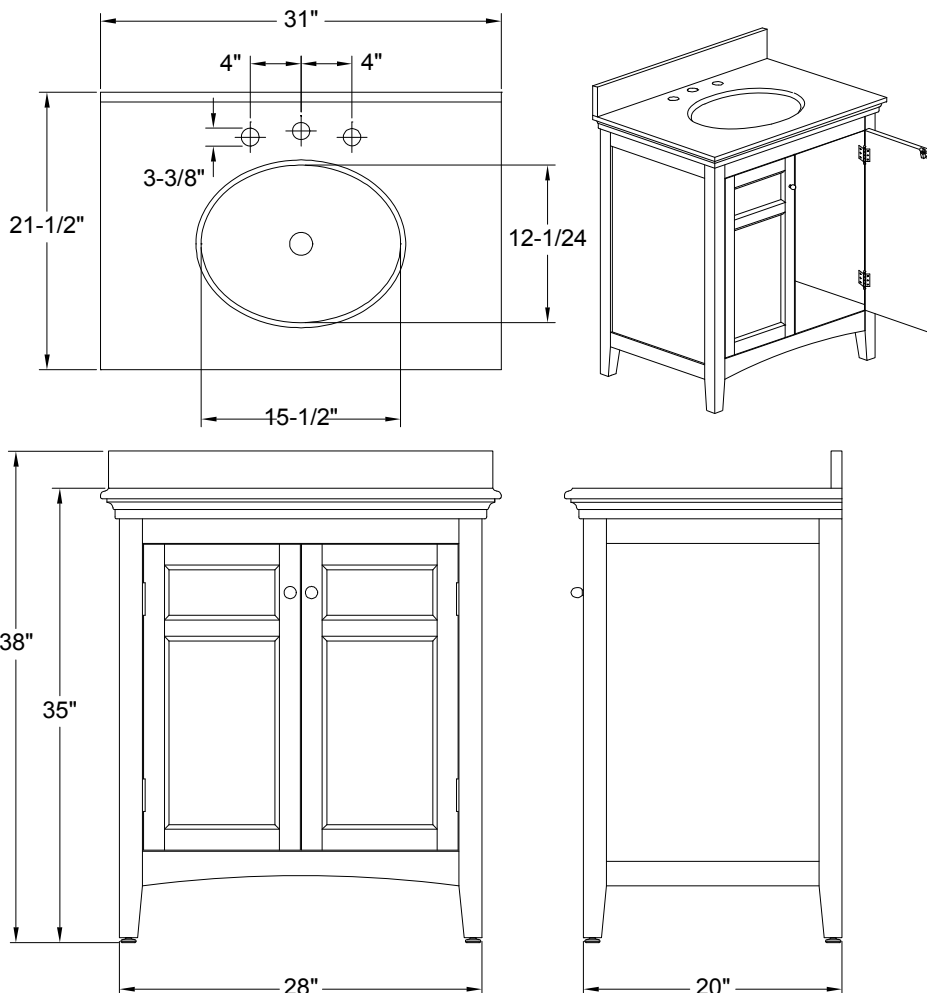

For additional information contact Premier Faucet at 866-745-4010 or visit our website at www.premierfaucet.com