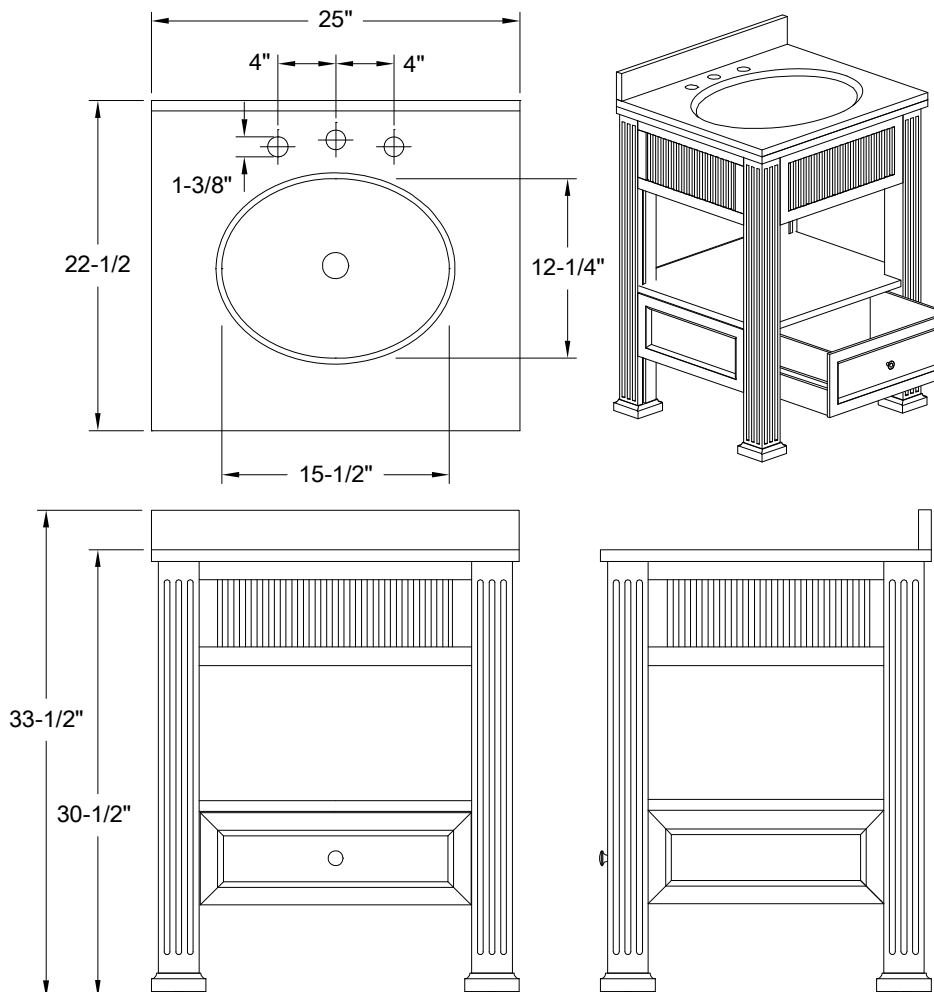

For additional information contact Premier Faucet at 866-745-4010 or visit our website at www.premierfaucet.com